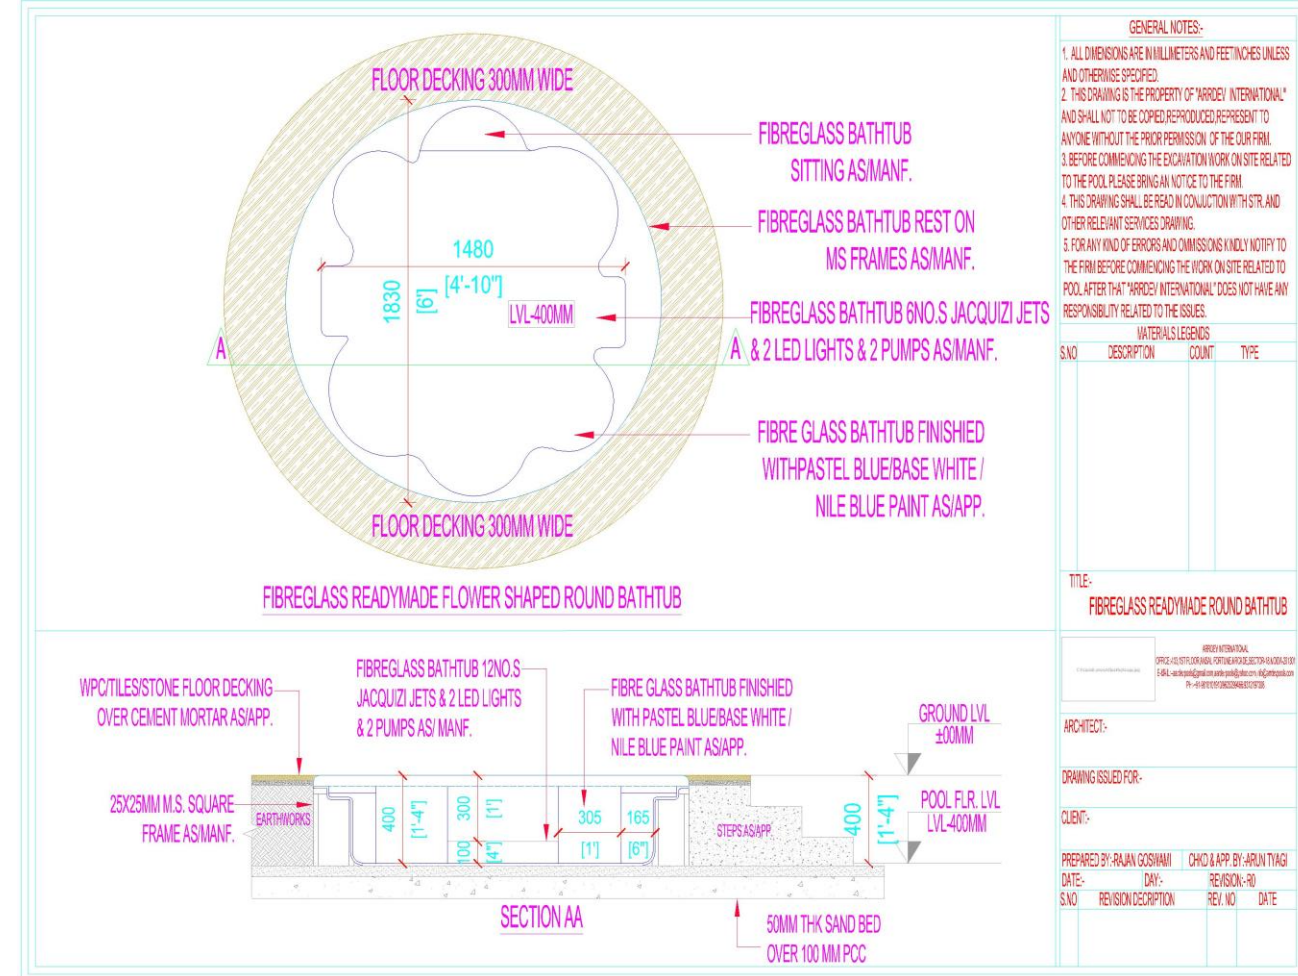

FLOWER SHAPE JACUZZI TUB

DIA OF FLOWER SHAPE JACQUIZI:(1.83)MTRS/(6)FT WITH THE DEPTH OF 0.45MTRS/1.5 FT

- ❖ 6 FT DIAMETER
- ❖ 6 PERSONS SEATING CAPACITY
- ❖ TWO SETS OF JACQUIZI JETS (TOTAL NO OF JETS:12 NO.S)
- ❖ CAPACITY OF WATER: 300 LITRES

FLOWER SHAPE JACUZZI LAYOUT

North India: Arrdev House, SP 31, Sector-130, NOIDA 201304 (UP)

South India: C6, 165, ECR, Injambakkam, Chennai-600115 (TN)

Ph: North: 8700605929, West: 9625299466/7738467070, South: 9738594049, South: 9884141423,

Export & Dealership: +91-9810101913

www.Arrdevpools.com, www.wefitaquagym.com, www.theswimmingpool.in, <https://youtube.com/@ArrdevPools>

arrdev pools