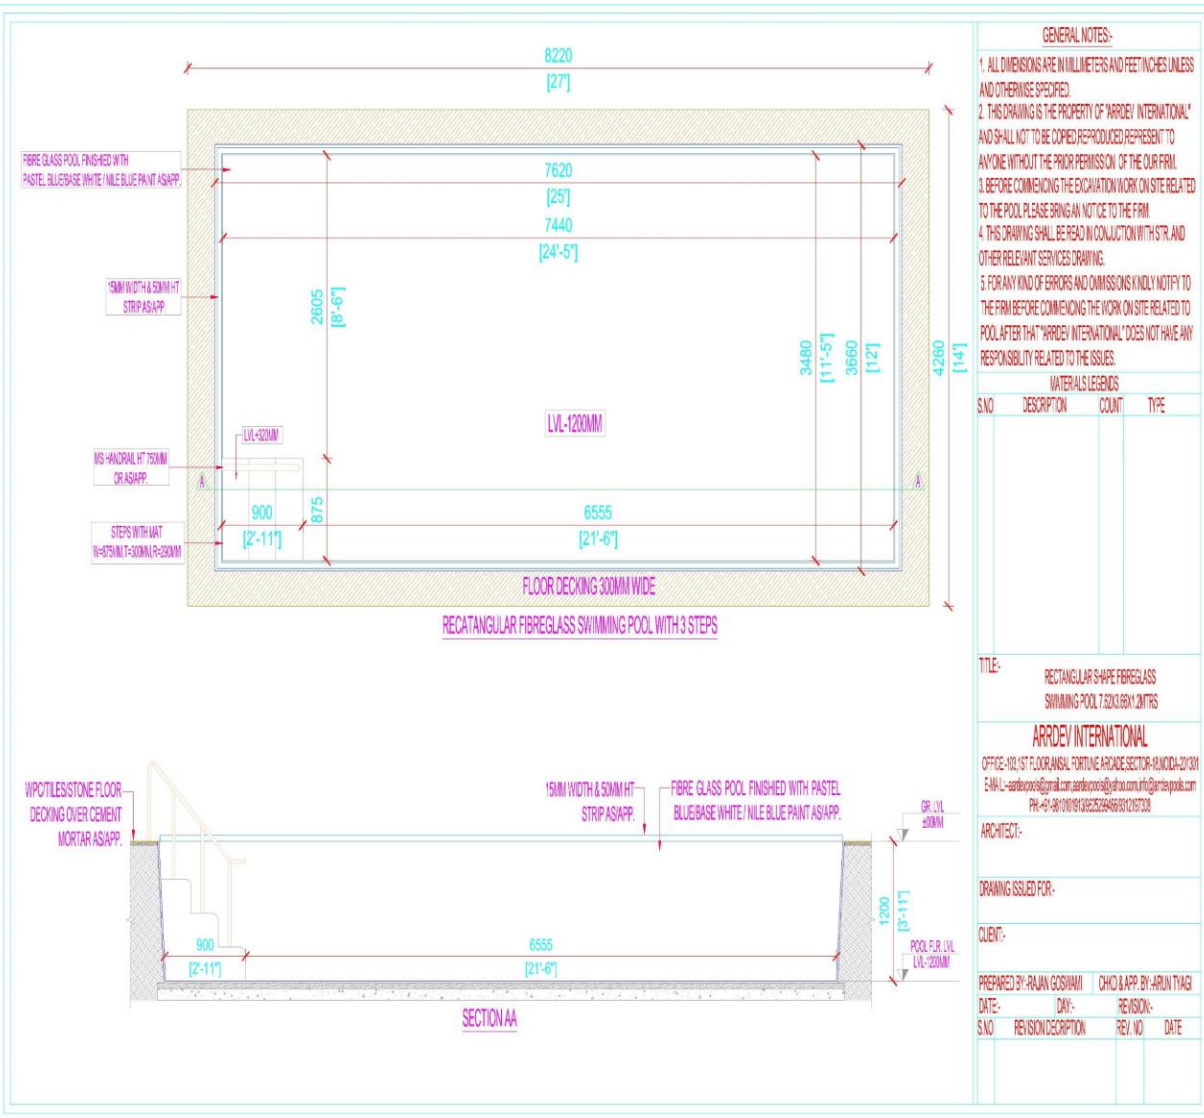

RECTANGULAR SWIMMING POOLS

North India: Arrdev House, SP 31, Sector-130, NOIDA 201304 (UP)

South India: C6, 165, ECR, Injambakkam, Chennai-600115 (TN)

Ph: North: 8700605929, West: 9625299466/7738467070, South: 9738594049, South: 9884141423,

Export & Dealership: +91-9810101913

www.Arrdevpools.com, www.wetfitaguagym.com, www.theswimmingpool.in, <https://youtube.com/@ArrdevPools>