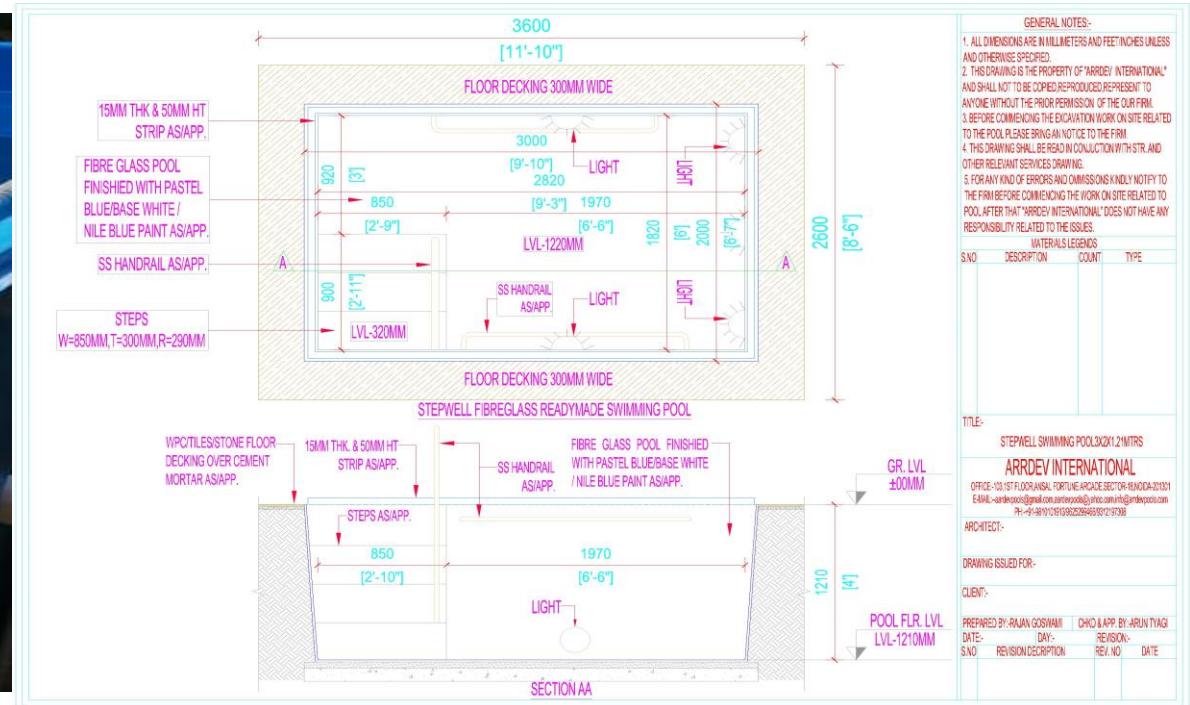

STEPWELL SWIMMING POOLS

- ❖ STEPSWELL POOLS IS HAVING STEPS INTO POOL WITH SMALL SIZE OF POOL.
- ❖ SIZE OF STEPSWELL POOL IS 3X2X1.2MTRS/9.6X6.5X4FT.
- ❖ WATER CAPACITY:5000 LITRES.
- ❖ THESE CAN BE PLACED ANYWHERE AND SELF STANDING POOLS.
- ❖ FILTER & LIGHTS ARE PROVIDED.WALL PANELS CAN BE ERRECTED.
- ❖ IN THIS SIZE AQUATIC THERAPY POOLS ARE MOST POPULAR BECAUSE OF ITS DEPTH
- ❖ .ALL AQUA BIKE,AQUA TREAD MILL,AQUA STEPPERS CAN BE PLACED .
- ❖ THE HEATING/CHILLING IS ECONOMICAL BECAUSE OF THEIR SMALL SIZE AND SUITABLE SHAPES.

North India: Arrdev House, SP 31, Sector-130, NOIDA 201304 (UP)

South India: C6, 165, ECR, Injambakkam, Chennai-600115 (TN)

Ph: North: 8700605929, West: 9625299466, 7738467070, South: 9738594049, South: 9884141423,

Export & Dealership: +91-9810101913

www.Arrdevpools.com, www.wetfitaquagym.com www.theswimmingpool.in, <https://youtube.com/@ArrdevPools>

arrdev pools