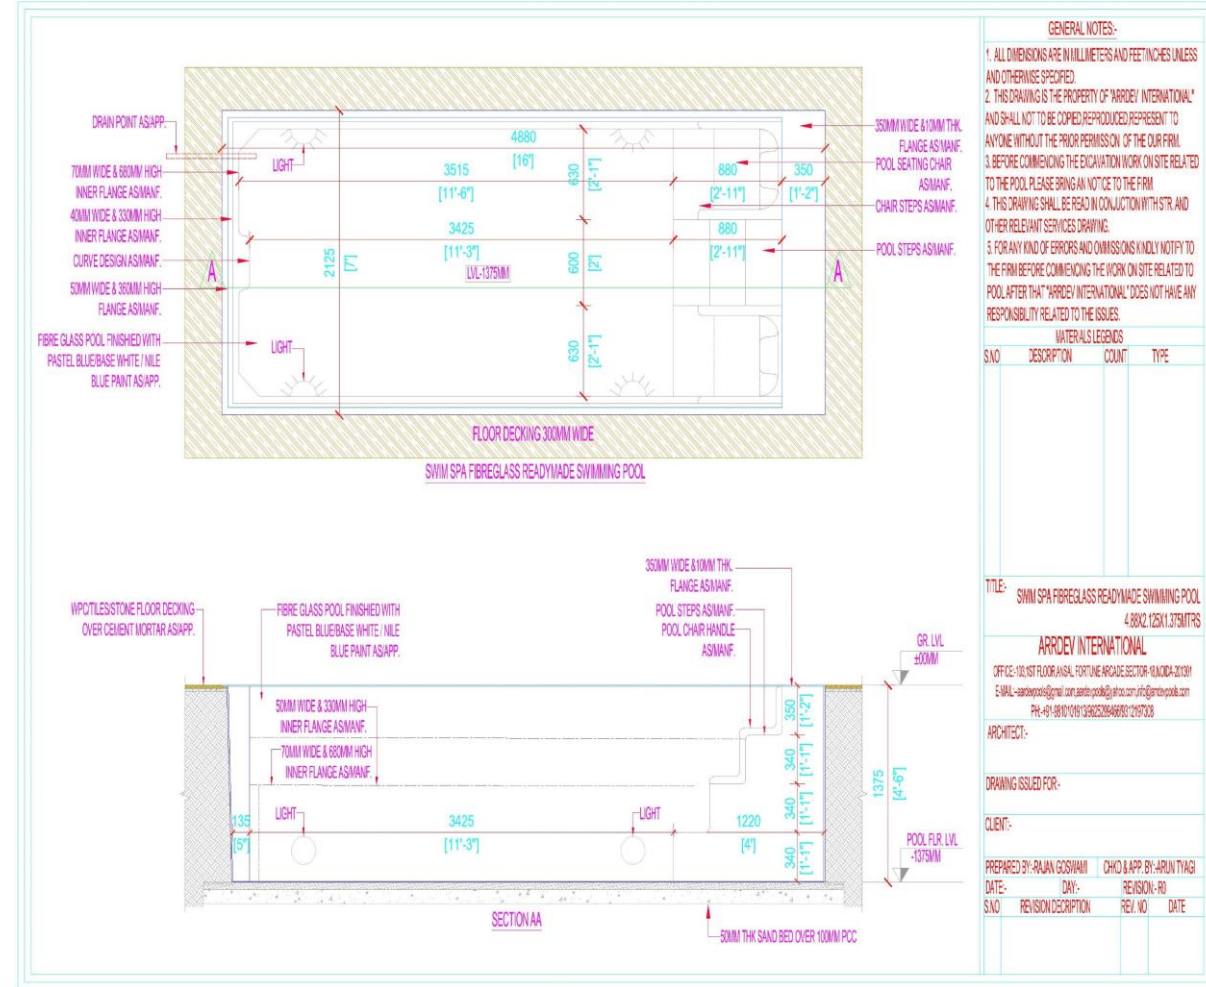

Export & Dealership: +91-9810101913

www.Arrdevpools.com, www.wetfitaquagym.com www.theswimmingpool.in, <https://youtube.com/@ArrdevPools>

arrdev pools

SWIM SPA POOLS

- ❖ RECTANGULAR PLUNGE POOL WITH FILTER,CIRCULATION PUMP,SKIMMER & JETS NOZZLES.
- ❖ LED UNDER WATER LIGHTS.IN ADDITION TWO JACQUIZI SEATS AND COUNTER CURRENT SYSTEM IN IT.
- ❖ THE SIZES OF SWIM SPA POOLS ARE AS FOLLOWS: 12X7X4.5FT/15X7X4.5FT/20X7X4.5FT/25X7X4.5FT