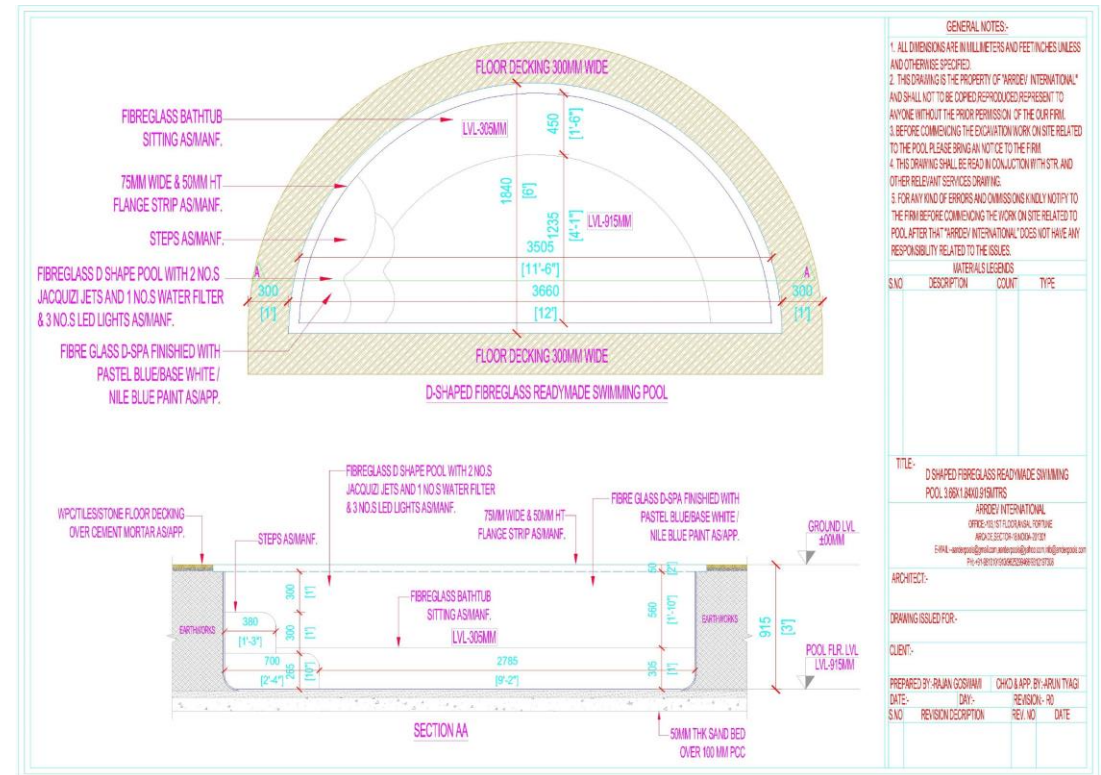

12 x6x3 ft (3000 litres)

D-shaped spa for sitting for 8 no's of persons at one time.

This D-shaped spa with steps and seats.

3 ft deep with 1.5 ft seat with reclined back.

It enhance beauty of your home.

North India: Arrdev House, SP 31, Sector-130, NOIDA 201304 (UP)

arrdev pools

D-SPA TUB

DIMENSIONS OF READYMADE D-SPA TUB:(3.66X1.54X0.915)MTRS/(12X5X3)FT

- ❖ SEATING CAPACITY: 8 NO.S OF PERSONS AT ONE TIME
- ❖ D-SHAPED SPA WITH STEPS AND SEATS
- ❖ 3 FT DEEP WITH 1.5FT SEAT WITH RECLINED BACK
- ❖ WATER CAPACITY: 3000 LITRES