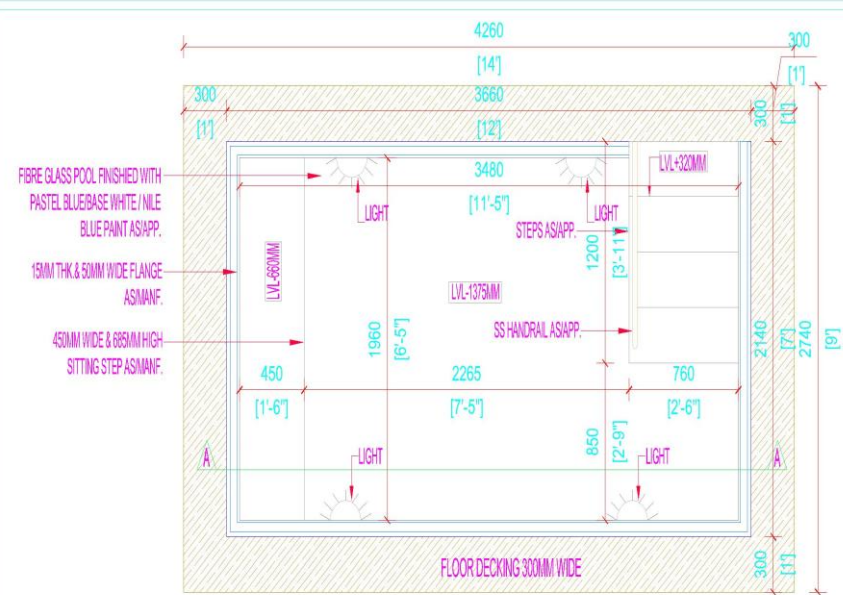

RECTANGULAR SHAPED FIBREGLOSS SWIMMING POOL WITH 3 STEPS AND CENTRE STEP