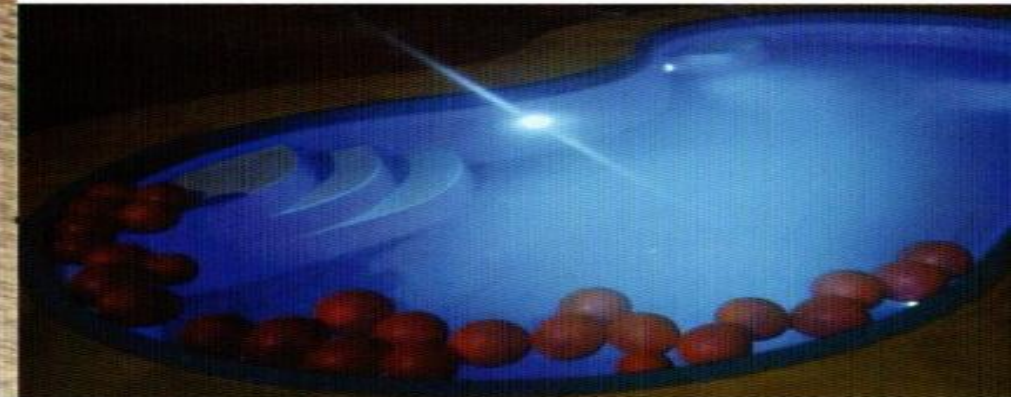

1 BEAN SHAPED SWIMMING POOLS - CURVY DESIGN

Functional Design

Another reason kidney/Bean pools have endured is that the design simply works. The bend in a kidney/bean shaped pool serves as a clear division between two ends. However, because the curve is slight, a kidney pool still allows for lap swimming, diving, and other activities which are possible in any other design of swimming pool.

As mentioned, the indentation or "bump" on the pool deck is an obvious place to put landscaping or other decorative touches. On the practical side, it can also be a place for seating, a pool ladder, an anchored umbrella, or even an inground spa. Whatever you put in this spot will be easily accessible.

Size of Pool : 24ft x 11ft x 4ft (25000 litres)

Steps : 3 steps

Sitting: 1 seat for 3 persons

Filter: Cartridge filter

Lights: LED lights

Over flow: Skimmer

Endless system (optional Step Bar, Jacuzzi, Heater, Counter Current

North India: Arrdev House, SP 31, Sector-130, NOIDA 201304 (UP)

South India: C6, 165, ECR, Injambakkam, Chennai-600115 (TN)

Ph: North: 8700605929, West: 9625299466/7738467070, South: 9738594049, South: 9884141423,

Export & Dealership: +91-9810101913

www.Arrdevpools.com, www.wetfitaquagym.com www.theswimmingpool.in, <https://youtube.com/@ArrdevPools>

arrdev pools