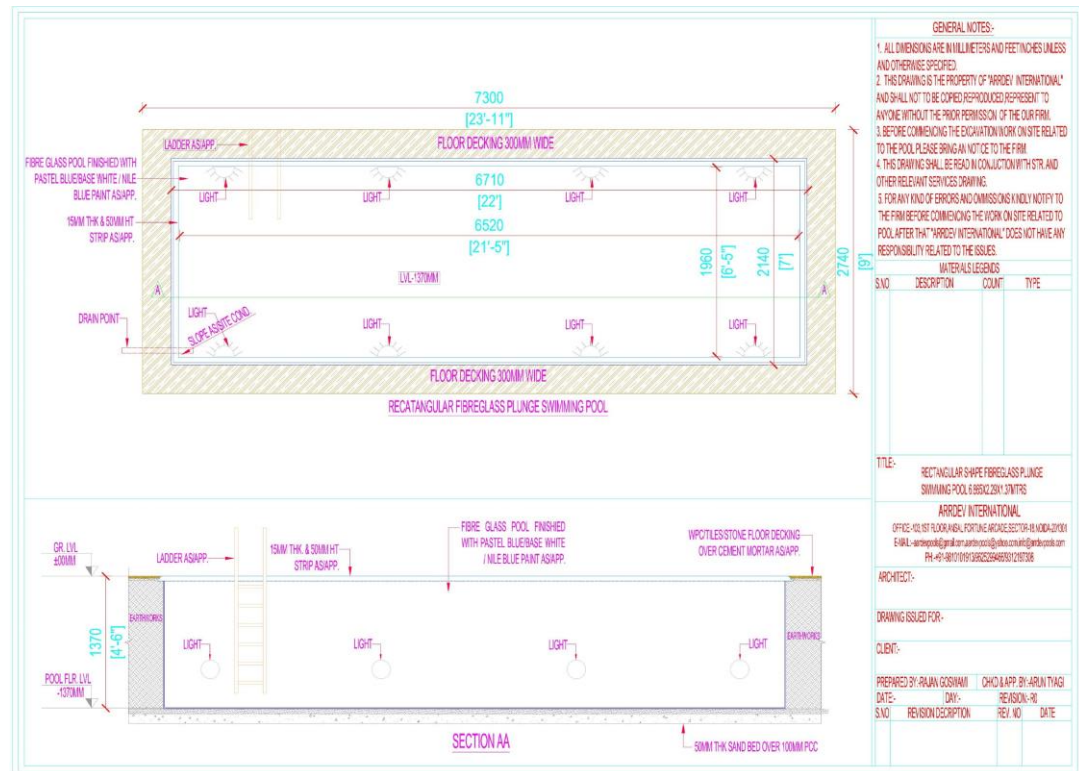

PLUNGE SWIMMING POOLS

- ❖ THESE ARE RECTANGULAR SWIMMING POOLS.NO STEPS OR ANYDESIGN INSIDE AND ENTIRE POOL IS FOR SWIMMING.
- ❖ THE DEPTH OF THESE POOL ARE 1350MM/4.5FT.
- ❖ THESE ARE VERY GOOD FOR SMALL PLACES.
- ❖ THE COUNTER CURRENT MACHINE MAKE THESE AS ENDLESS SWIMMING POOLS.
- ❖ THE SIZE OF POOLS ARE AS FOLLOWS:12.5X7X4.5FT (WATER CAPACITY:9000 LITRES),
- ❖ 17.5X7X4.5FT (WATER CAPACITY:13000 LITRES),22.5X7X4.5FT (WATER CAPACITY:17000 LITRES)

North India: Arrdev House, SP 31, Sector-130, NOIDA 201304 (UP)
South India: C6, 165, ECR, Injambakkam, Chennai-600115 (TN)
Ph: North: 8700605929, West: 9625299466/7738467070, South: 9738594049, South: 9884141423,

Export & Dealership: +91-9810101913

www.Arrdevpools.com, www.wetfitaquagym.com, www.theswimmingpool.in, <https://youtube.com/@ArrdevPools>

arrdev pools