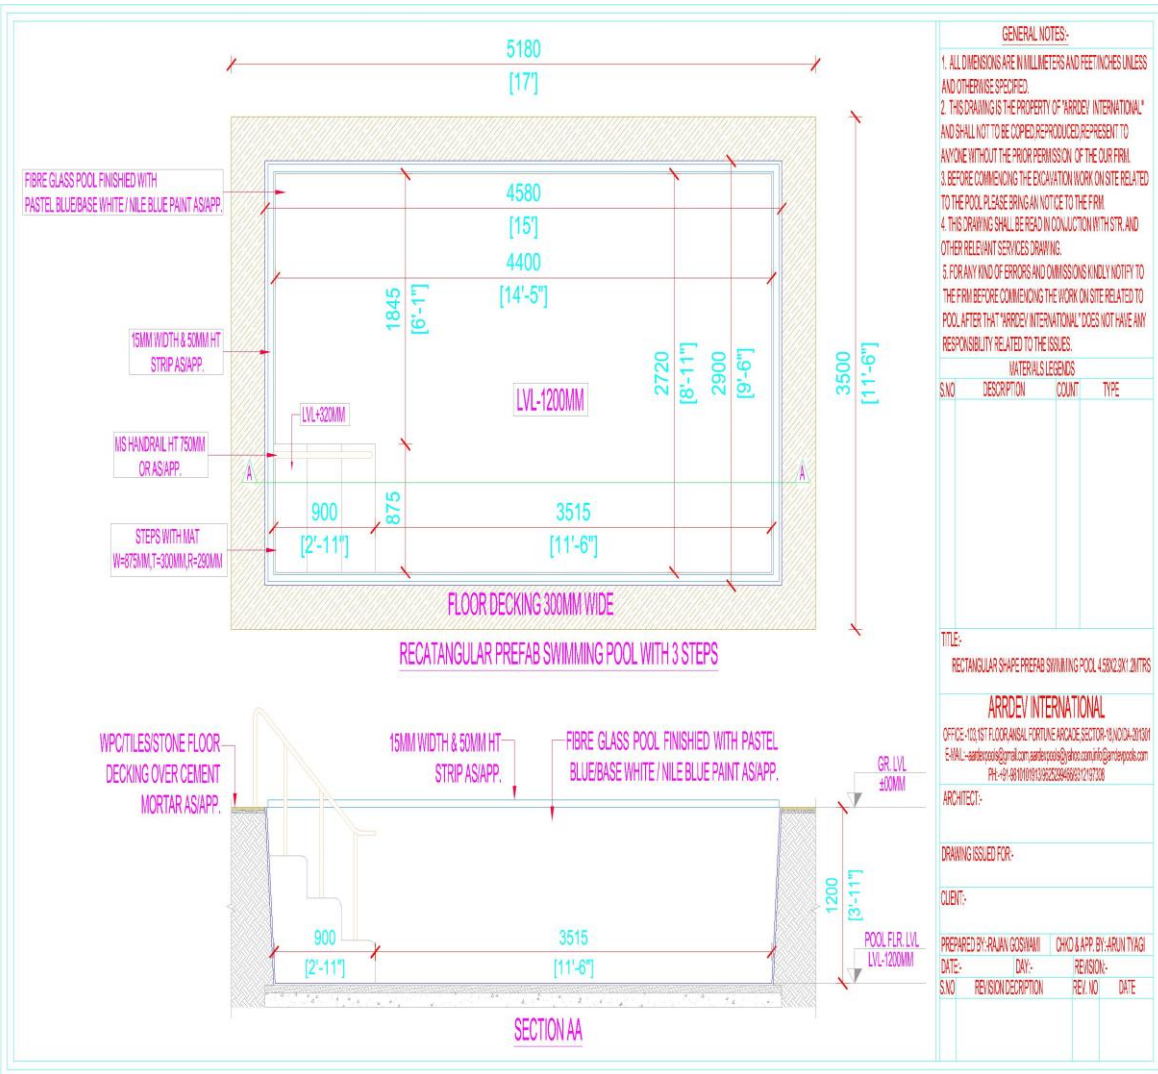

RECTANGULAR SWIMMING POOLS

North India: Arrdev House, SP 31, Sector-130, NOIDA 201304 (UP)

South India: C6, 165, ECR, Injambakkam, Chennai-600115 (TN)

Ph: North: 8700605929, West: 9625299466/7738467070, South: 9738594049, South: 9884141423, Export & Dealership: +91-9810101913

www.Arrdevpools.com, www.wetfitaquagym.com www.theswimmingpool.in, <https://youtube.com/@ArrdevPools>