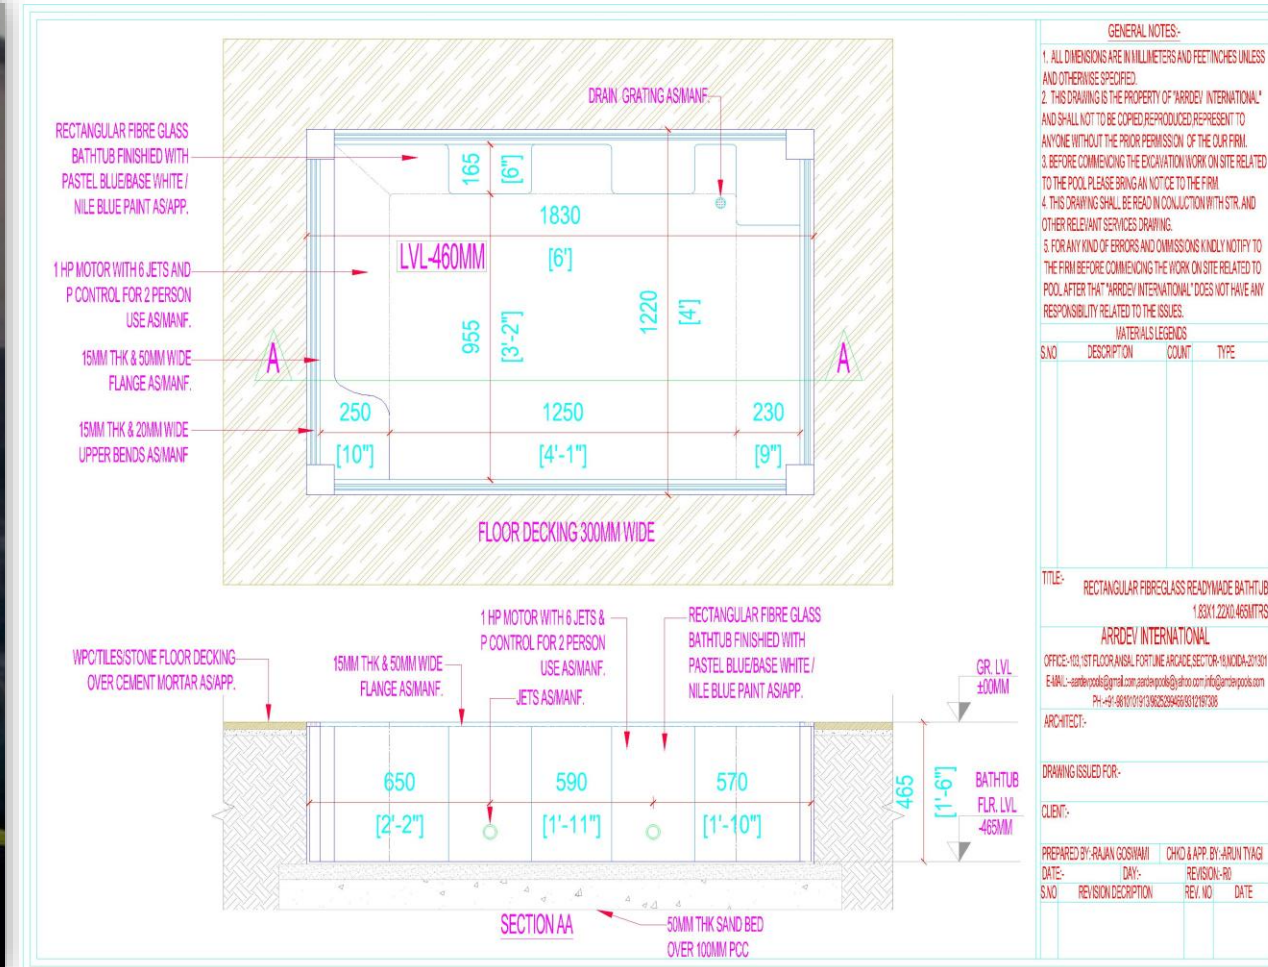

OX-SPA (Overflow, transparent, spa)

Ox-Spa is a French design spa of size 8.6ft*6ft*3.3ft all above ground. This have overflow system in which water overflow within a transparent glass wall chamber before going to filter. Two glass wall make this as transparent spa with color full light, it give aesthetic view all around.

www.Arrdevpools.com, www.wetfitaquagym.com www.theswimmingpool.in, <https://youtube.com/@ArrdevPools>

READYMADE HOT TUB/SPA POOL

DIMENSIONS OF HOT TUB X SPA POOL:(1.83X1.22X0.46)MTRS/(6X4X1.5)FT

HOT TUB SPA X-ACTUAL IMAGE