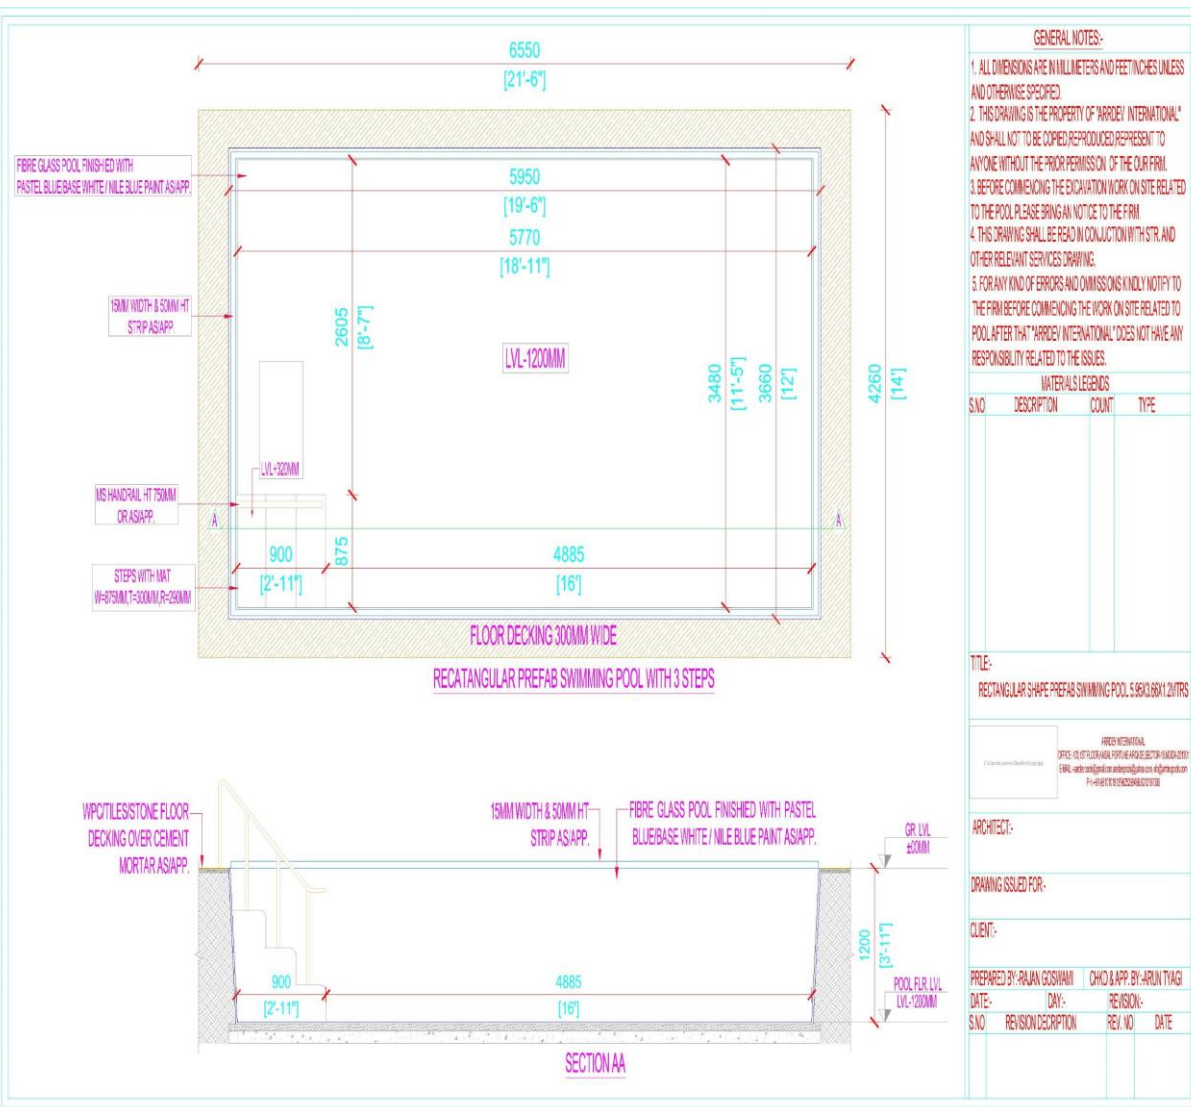

RECTANGULAR SWIMMING POOLS

North India: Arrdev House, SP 31, Sector-130, NOIDA 201304 (UP)
South India: C6, 165, ECR, Injambakkam, Chennai-600115 (TN)
Ph: North: 8700605929, West: 9625299466/7738467070, South: 9738594049, South: 9884141423,

Export & Dealership: +91-9810101913

www.Arrdevpools.com, www.wetfitaquagym.com www.theswimmingpool.in, <https://youtube.com/@ArrdevPools>