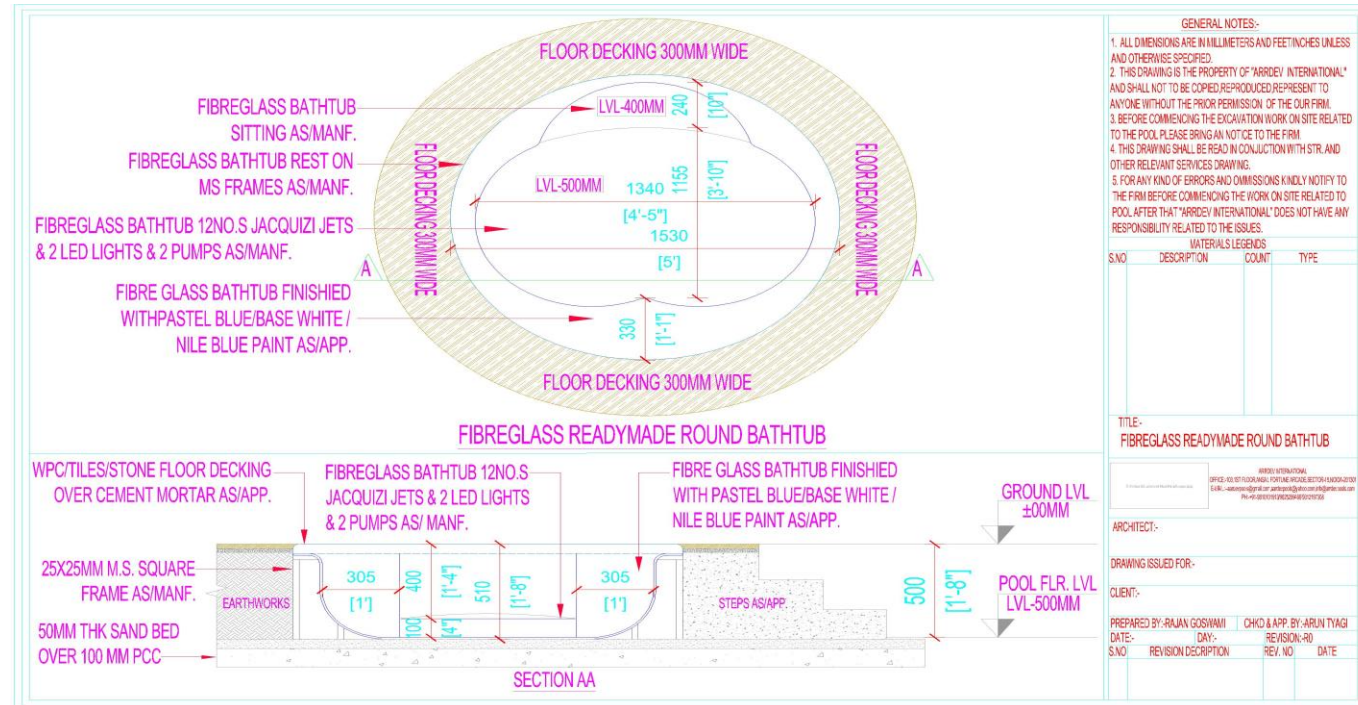

North India: Arrdev House, SP 31, Sector-130, NOIDA 201304 (UP)

South India: C6, 165, ECR, Injambakkam, Chennai-600115 (TN)

Ph: North: 8700605929, West: 9625299466, South: 9738594049, South: 9884141423, Export & Dealership: +91-9810101913

www.Arrdevpools.com, www.wetfitaquagym.com www.theswimmingpool.in, <https://youtube.com/@ArrdevPools>