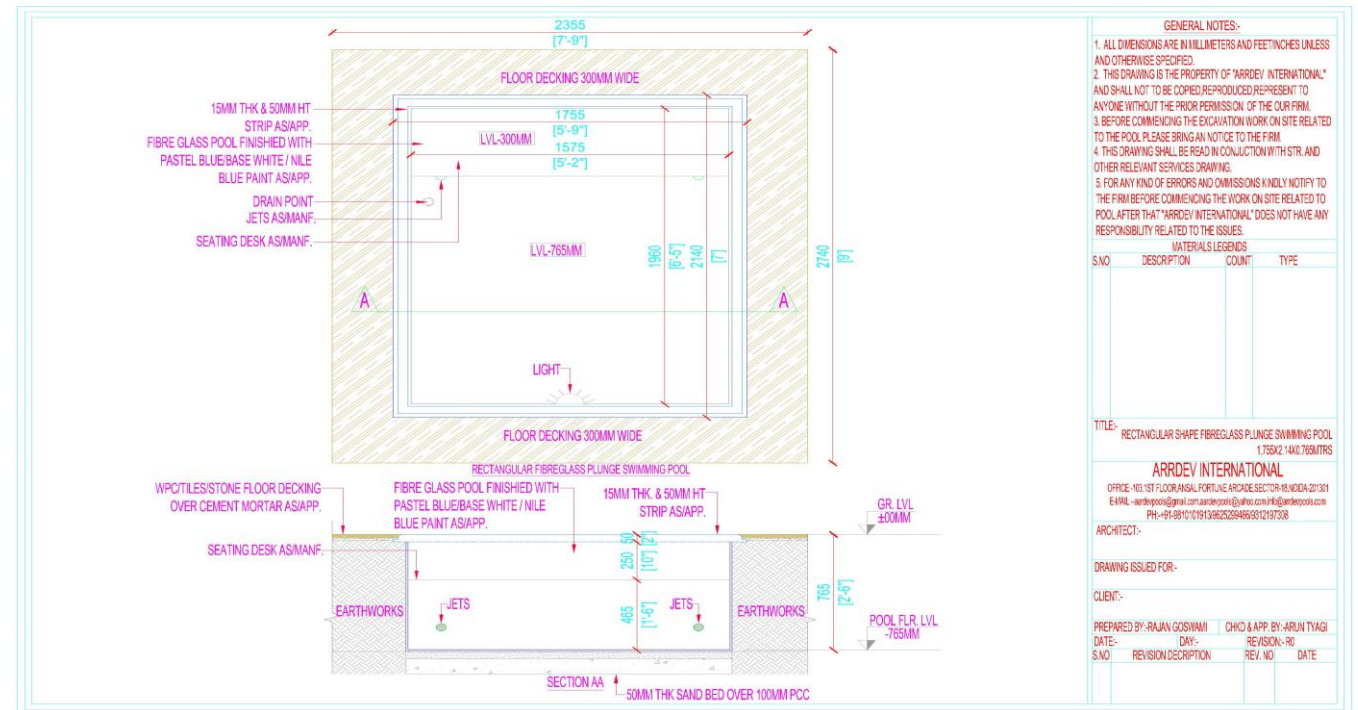

www.Arrdevpools.com, www.wetfitaquagym.com www.theswimmingpool.in, <https://youtube.com/@ArrdevPools>

FRP PLUNGE POOL

DIMENSIONS OF FRP PLUNGE POOL:(2.14X1.755X0.765)MTRS/(7X5.75X2.5)FT

- ❖ MOC: FIBREGLASS
- ❖ FRAME: MILD STEEL
- ❖ MOTOR: 1HP 0.7KW
- ❖ 1 NO.S LED LIGHT
- ❖ FILTER
- ❖ SKIMMER
- ❖ JETS 2 NO.S