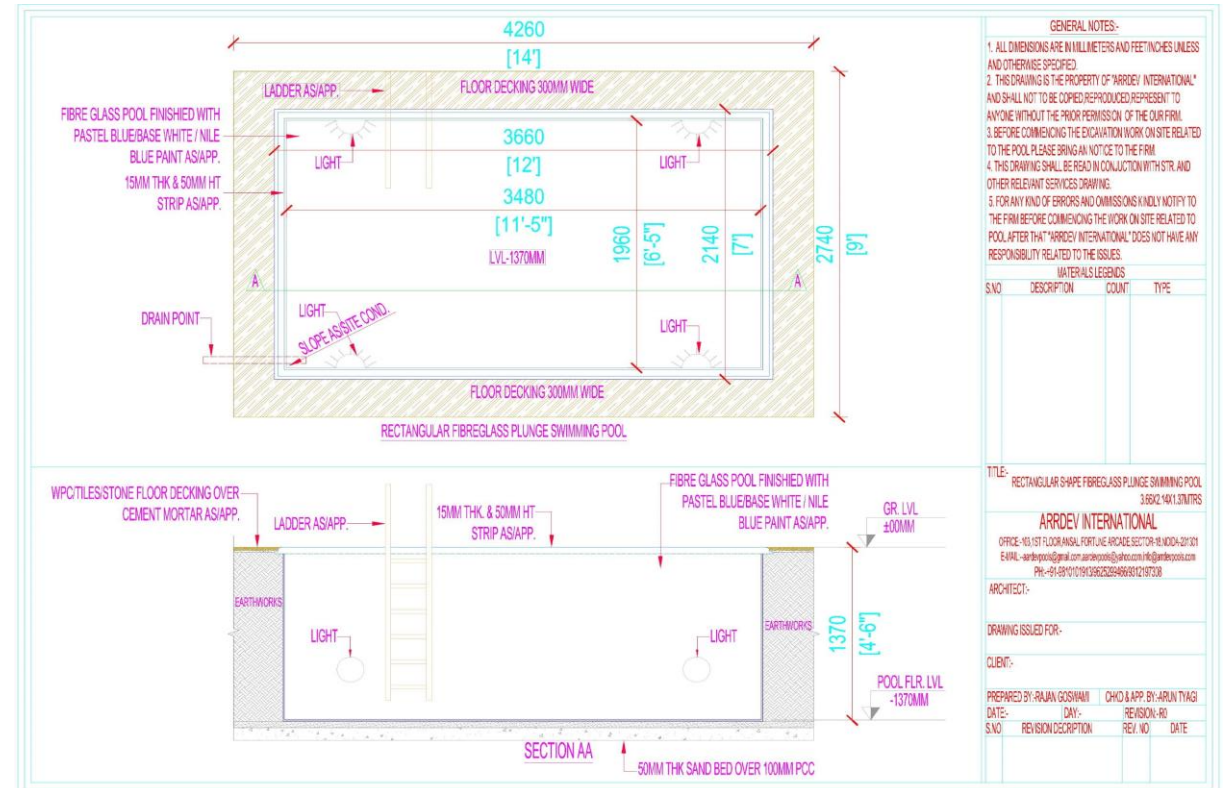

PLUNGE SWIMMING POOLS

- ❖ THESE ARE RECTANGULAR SWIMMING POOLS.NO STEPS OR ANYDESIGN INSIDE AND ENTIRE POOL IS FOR SWIMMING.
- ❖ THE DEPTH OF THESE POOL ARE 1350MM/4.5FT.
- ❖ THESE ARE VERY GOOD FOR SMALL PLACES.
- ❖ THE COUNTER CURRENT MACHINE MAKE THESE AS ENDLESS SWIMMING POOLS.
- ❖ THE SIZE OF POOLS ARE AS FOLLOWS:12.5X7X4.5FT (WATER CAPACITY:9000 LITRES),17.5X7X4.5FT (WATER CAPACITY:13000 LITRES),22.5X7X4.5FT (WATER CAPACITY:17000 LITRES)

North India: Arrdev House, SP 31, Sector-130, NOIDA 201304 (UP)

South India: C6, 165, ECR, Injambakkam, Chennai-600115 (TN)

Ph: North: 8700605929, West: 9625299466/7738467070, South: 9738594049, South: 9884141423,

Export & Dealership: +91-9810101913

www.Arrdevpools.com, www.wetfitaquagym.com www.theswimmingpool.in, <https://youtube.com/@ArrdevPools>

arrdev pools