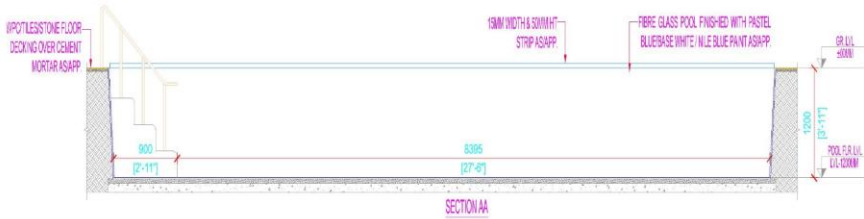

RECTANGULAR SWIMMING POOLS

GENERAL NOTES:-

MATERIALS LEGENDS

S.NO	DESCRIPTION	COUNT	TYPE

TITLE:-

ARRDEV INTERNATIONAL

ARCHITECT:-

DRAWING ISSUED FOR:-

CLIENT:-

DATE: DAY: REVISION: DATE: REVISION: DATE

S.NO REVISION DESCRIPTION REV. NO DATE