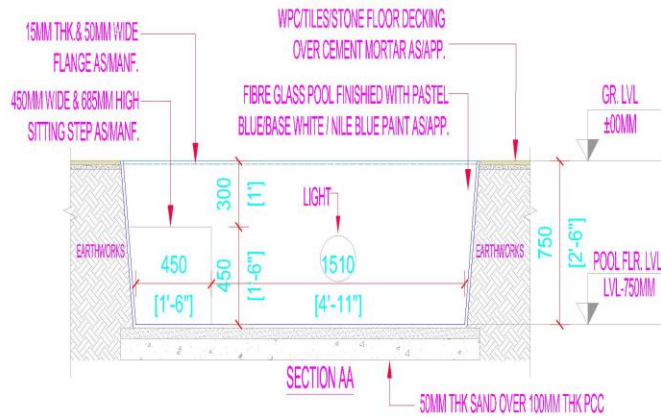

GENERAL NOTES:-

MATERIALS LEGENDS

S.NO	DESCRIPTION	COUNT	TYPE

TITLE:-

ARRDEV INTERNATIONAL

ARCHITECT:-

DRAWING ISSUED FOR:-

CLIENT:-

DATE:-	DAY:-	REVISION:-

S.NO	REVISION DESCRIPTION	REV. NO	DATE