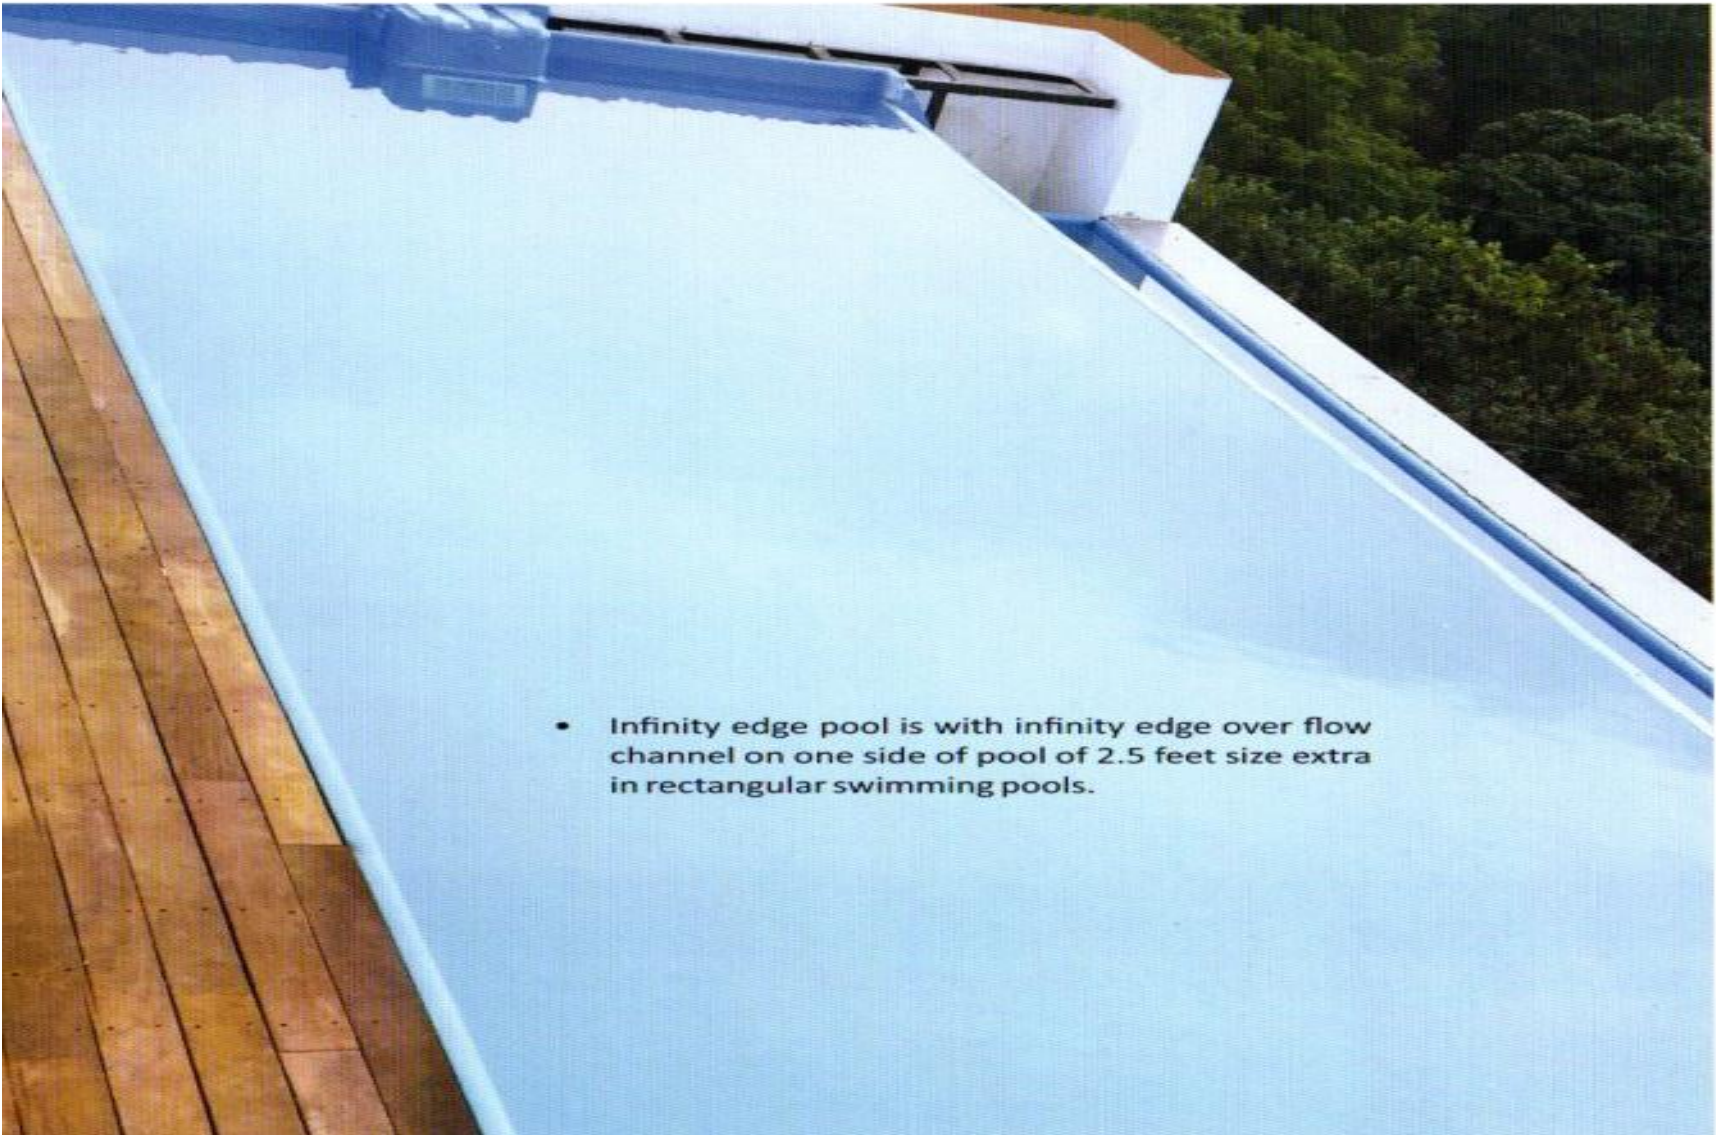

www.Arrdevpools.com, www.wetfitaquagym.com www.theswimmingpool.in,<https://youtube.com/@ArrdevPools>

9. INFINITY EDGE SWIMMING POOLS (READY MADE)

- Infinity edge pool is with infinity edge over flow channel on one side of pool of 2.5 feet size extra in rectangular swimming pools.