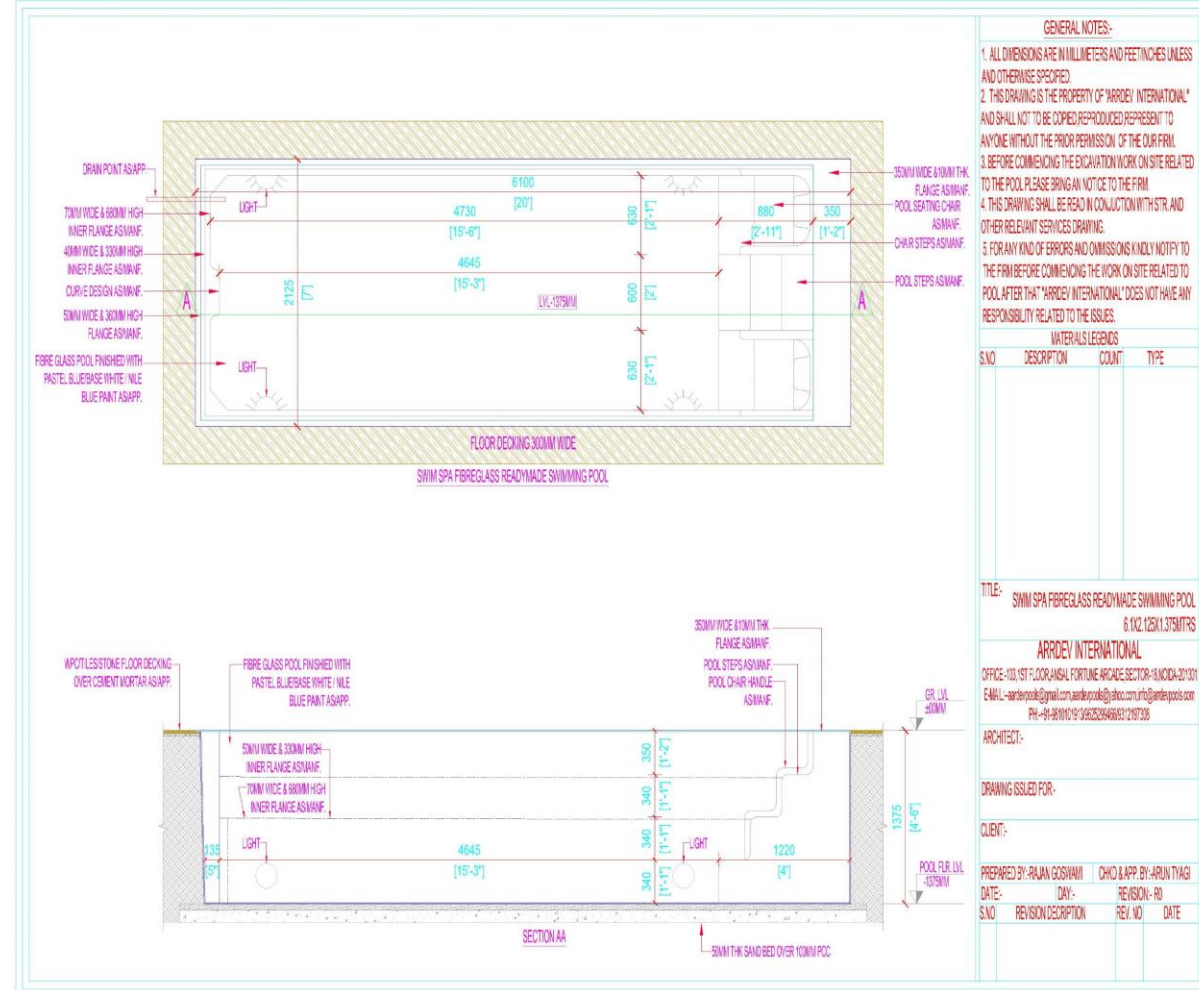

SWIM SPA POOLS

- ❖ RECTANGULAR PLUNGE POOL WITH FILTER,CIRCULATION PUMP,SKIMMER & JETS NOZZLES.
- ❖ LED UNDER WATER LIGHTS.IN ADDITION TWO JACQUIZI SEATS AND COUNTER CURRENT SYSTEM IN IT.
- ❖ THE SIZES OF SWIM SPA POOLS ARE AS FOLLOWS: 12X7X4.5FT/15X7X4.5FT/20X7X4.5FT/25X7X4.5FT

North India: Arrdev House, SP 31, Sector-130, NOIDA 201304 (UP)

South India: C6, 165, ECR, Injambakkam, Chennai-600115 (TN)

Ph: North: 8700605929, West: 9625299466, South: 9738594049, South: 9884141423, Export & Dealership: +91-9810101913

www.Arrdevpools.com, www.wetfitaquagym.com www.theswimmingpool.in, <https://youtube.com/@ArrdevPools>

arrdev pools