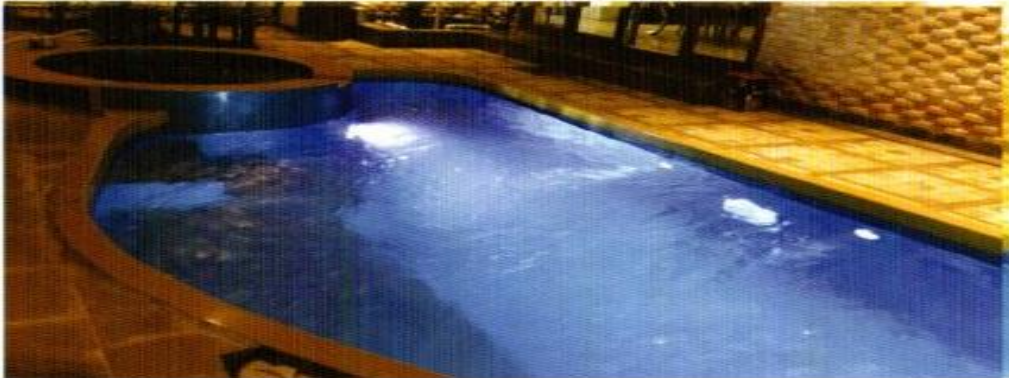

2 OLIVE SWIMMING POOLS - ALL IN ONE FAMILY POOL

This is a unique pool in terms of Designs & Utility of swimming pool. Olive pool model can be utilized for every category of people live in a house. That's why it is call family pool.

- This pool is have one portion of kids pool with depth of 2 feet deep.
- Main pool with depth of 4.5 feet.
- Spa pool of 5 feet internal dia with depth of 2.5 feet
- Water fall from spa pool to main swimming pool.
- Inbuilt steps from top to kids pool and to main pool.
- Size of pool : 11 x 22 x 5 feet.
- Filter, lights, Jacuzzi and cleaning equipment's are fit in.
- Water volume : 20000 liters

This have kids shallow portion is for small kids.

Jacuzzi spa for adults.

Deep pool for adults

Inbuilt steps to get into the pool.

North India: Arrdev House, SP 31, Sector-130, NOIDA 201304 (UP)

South India: C6, 165, ECR, Injambakkam, Chennai-600115 (TN)

Ph: North: 8700605929, West: 9625299466/7738467070, South: 9738594049, South: 9884141423,

Export & Dealership: +91-9810101913

www.Arrdevpools.com, www.wetfitaquagym.com www.theswimmingpool.in, <https://youtube.com/@ArrdevPools>

arrdev pools