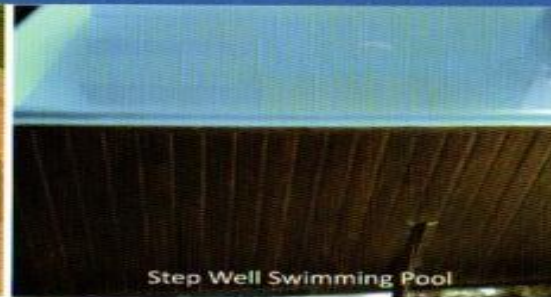

www.Arrdevpools.com, www.wefitaquagym.com www.theswimmingpool.in, <https://youtube.com/@ArrdevPools>

arrdev pools

READYMADE SWIMMING POOLS - Fixed Size & Designs

Olive Swimming Pools
All in One Pool

Bean Shaped Swimming Pools
Curvy Design

Step Well Swimming Pool

Octo model swimming Pools

Roman Shaped Swimming Pools

Rectangular Swimming Pools

- These are single piece fiberglass swimming pool with light weight and strong structure.
- We are building these pool since 2008 and had installed maximum no's of pool all over India and exported to other countries as well.
- We have maximum number of design and size in this category.
- These pool are maintenance free once you fill the same water can be used for 2-3 years.
- There is no water wastage in these pool and no fresh water is required.
- We are giving 12 years warrantee for structure.
- These pools do not need any side support or wall around the pool.
- For above ground installation only pool deck wall support is needed as these pools are strong enough to hold the water weight.
- For below ground the wall can withstand within soil pressure.
- Same type of pools can be endless, infinity and aquatic therapy pools