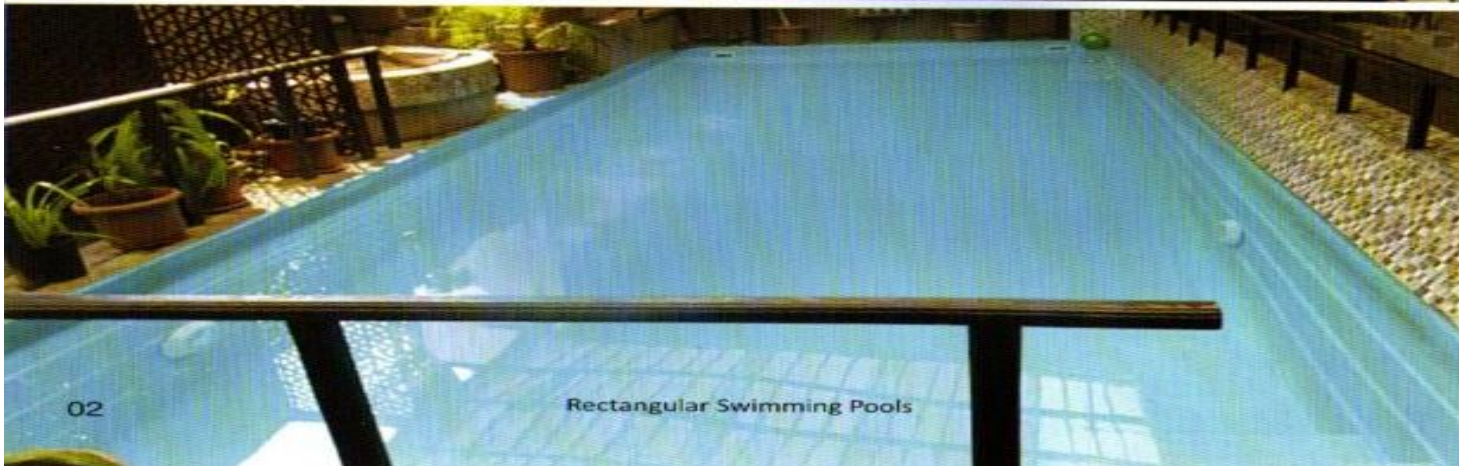

www.Arrdevpools.com, www.wefitaquagym.com www.theswimmingpool.in, <https://youtube.com/@ArrdevPools>

arrdev pools

READYMADE SWIMMING POOLS - Fixed Size & Designs

Olive Swimming Pools
All in One Pool

Bean Shaped Swimming Pools
Curvy Design

Step Well Swimming Pool

Octo model swimming Pools

Roman Shaped Swimming Pools

Rectangular Swimming Pools

- These are single piece fiberglass swimming pool with light weight and strong structure.
- We are building these pool since 2008 and had installed maximum no's of pool all over India and exported to other countries as well.
- We have maximum number of design and size in this category.
- These pool are maintenance free once you fill the same water can be used for 2-3 years.
- There is no water wastage in these pool and no fresh water is required.
- We are giving 12 years warrantee for structure.
- These pools do not need any side support or wall around the pool.
- For above ground installation only pool deck wall support is needed as these pools are strong enough to hold the water weight.
- For below ground the wall can withstand within soil pressure.
- Same type of pools can be endless, infinity and aquatic therapy pools