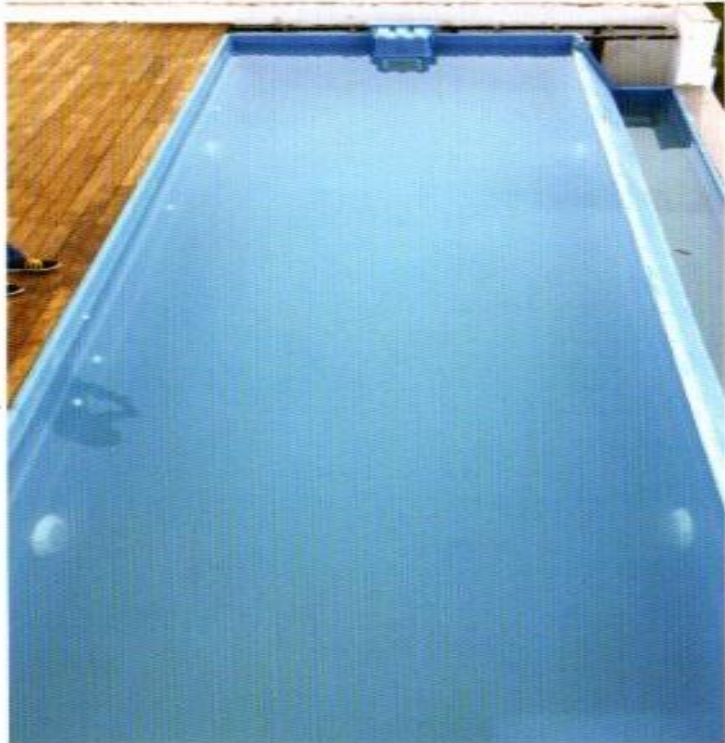

www.Arrdevpools.com, www.wetfitaquagym.com www.theswimmingpool.in,<https://youtube.com/@ArrdevPools>

9. INFINITY EDGE SWIMMING POOLS (READY MADE)

- Infinity edge pool is with infinity edge over flow channel on one side of pool of 2.5 feet size extra in rectangular swimming pools.