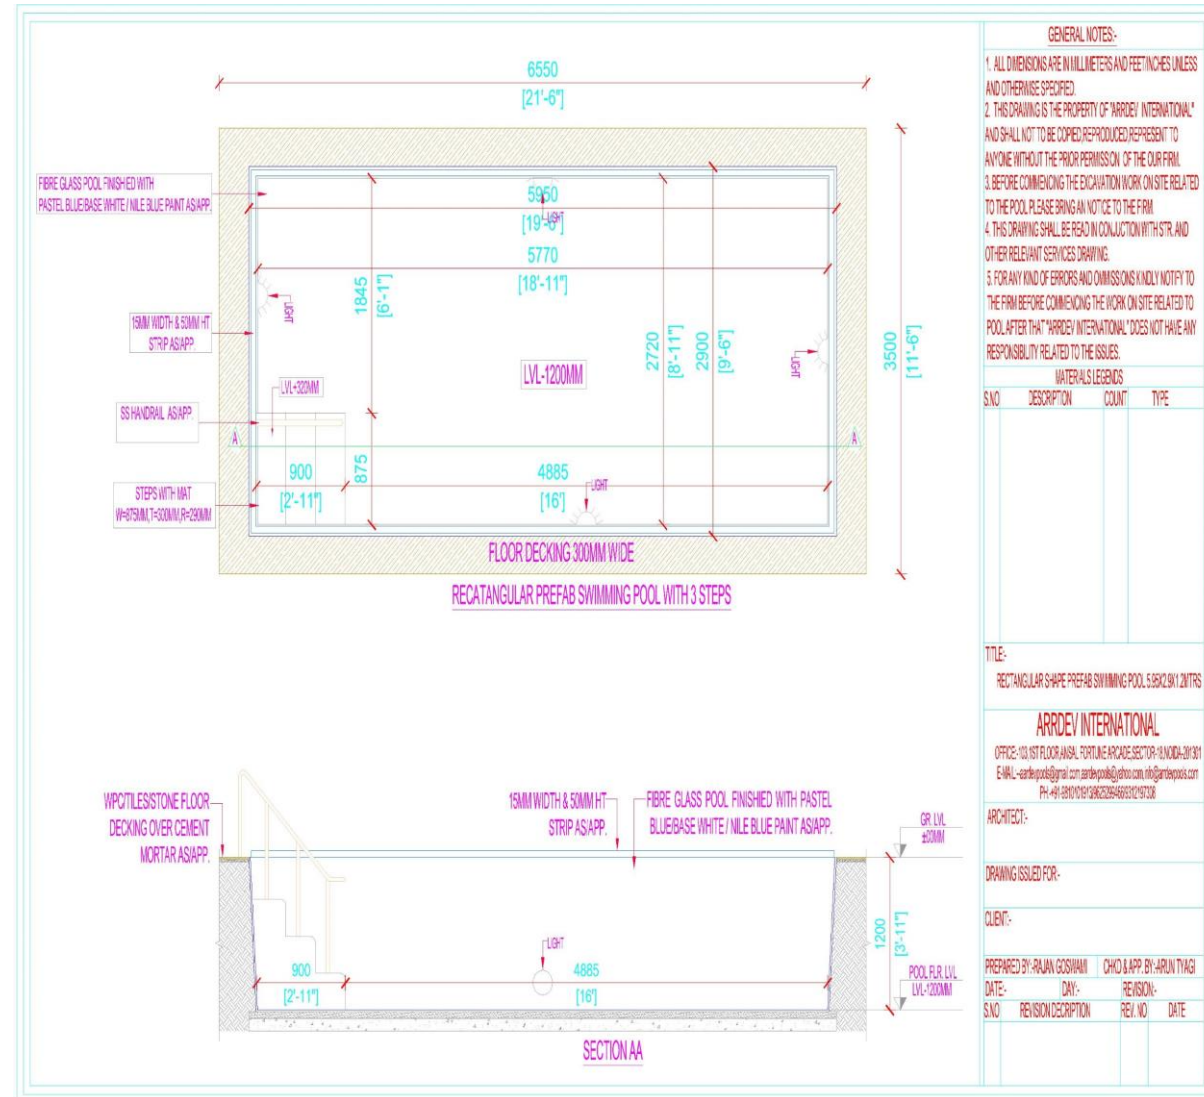

RECTANGULAR SWIMMING POOLS

North India: Arrdev House, SP 31, Sector-130, NOIDA 201304 (UP)

South India: C6, 165, ECR, Injambakkam, Chennai-600115 (TN)

Ph: North: 8700605929, West: 9625299466/7738467070, South: 9738594049, South: 9884141423, Export & Dealership: +91-9810101913

www.Arrdevpools.com, www.wetfitaquagym.com www.theswimmingpool.in, <https://youtube.com/@ArrdevPools>