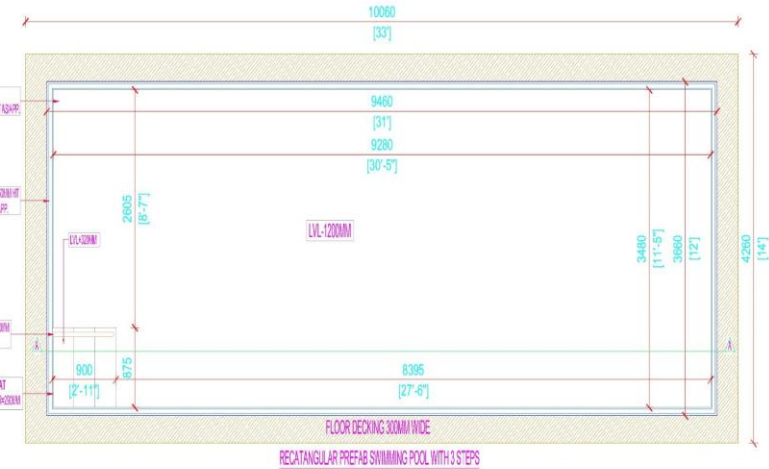

GENERAL NOTES:-

MATERIALS LEGENDS

S.NO	DESCRIPTION	COUNT	TYPE

TITLE:-

ARRDEV INTERNATIONAL

ARCHITECT:-

DRAWING ISSUED FOR:-

CLIENT:-

DATE: DAY: REVISION: DATE: REVISION: DATE

S.NO REVISION DESCRIPTION REV. NO DATE

North India: Arrdev House, SP 31, Sector-130, NOIDA 201304 (UP)

South India: C6, 165, ECR, Injambakkam, Chennai-600115 (TN)

Ph: North: 8700605929, West: 9625299466/7738467070, South: 9738594049, South: 9884141423,

Export & Dealership: +91-9810101913

www.Arrdevpools.com, www.wetfitaguagym.com, www.theswimmingpool.in, <https://youtube.com/@ArrdevPools>

arrdev pools