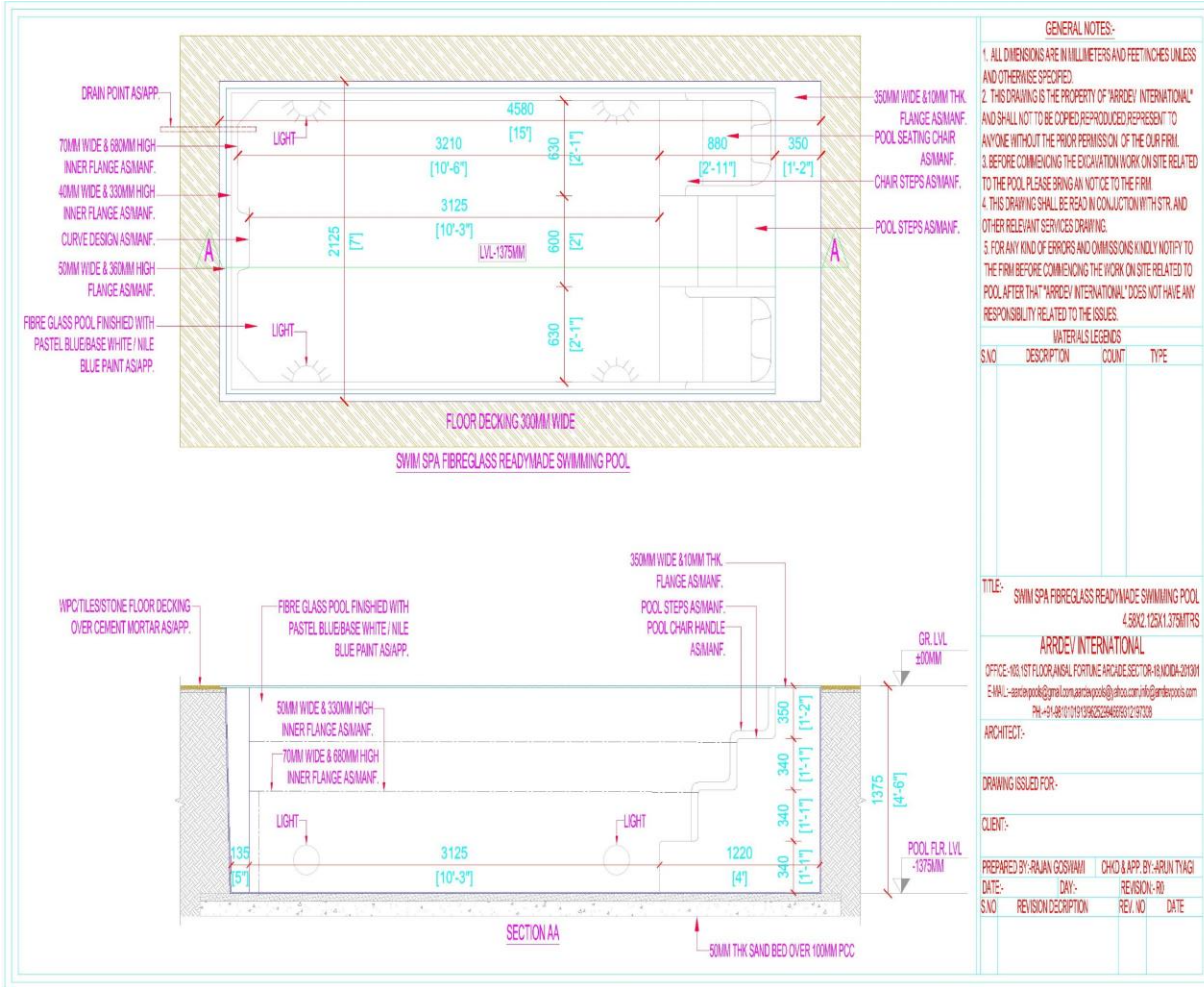

Export & Dealership: +91-9810101913

www.Arrdevpools.com, www.wetfitaquagym.com www.theswimmingpool.in, <https://youtube.com/@ArrdevPools>

arrdev pools

SWIM SPA POOLS

- ❖ RECTANGULAR PLUNGE POOL WITH FILTER,CIRCULATION PUMP,SKIMMER & JETS NOZZLES.
- ❖ LED UNDER WATER LIGHTS.IN ADDITION TWO JACQUIZI SEATS AND COUNTER CURRENT SYSTEM IN IT.
- ❖ THE SIZES OF SWIM SPA POOLS ARE AS FOLLOWS: 12X7X4.5FT/15X7X4.5FT/20X7X4.5FT/25X7X4.5FT