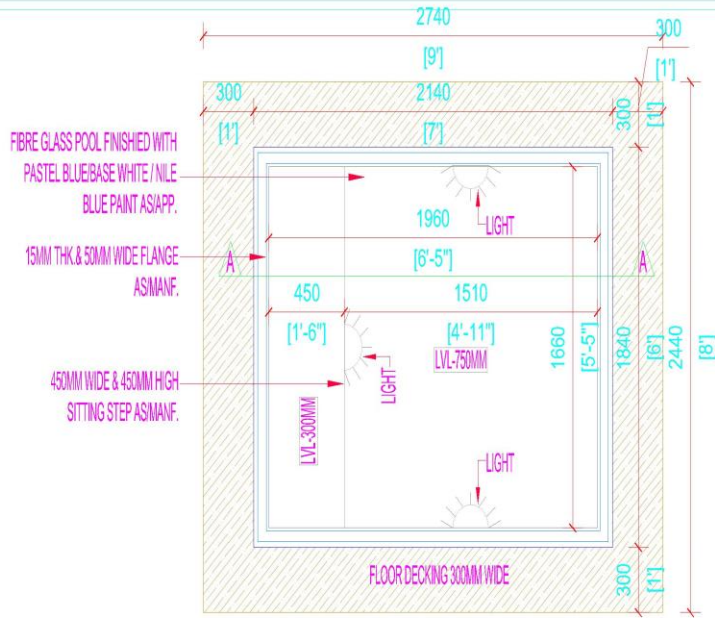

RECTANGULAR SWIMMING POOLS

RECTANGULAR SHAPED FIBREGLOSS SWIMMING POOL WITH CENTRE STEP