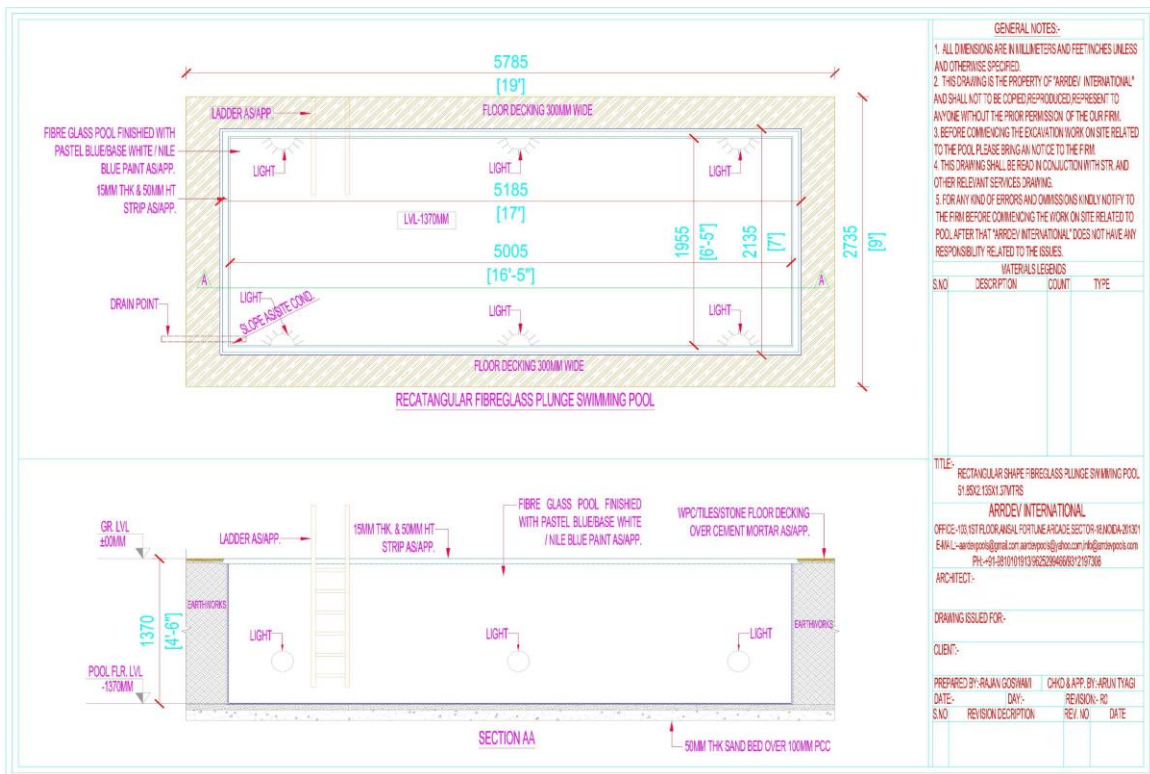

PLUNGE SWIMMING POOLS

- ❖ THESE ARE RECTANGULAR SWIMMING POOLS.NO STEPS OR ANYDESIGN INSIDE AND ENTIRE POOL IS FOR SWIMMING.
- ❖ THE DEPTH OF THESE POOL ARE 1350MM/4.5FT.
- ❖ THESE ARE VERY GOOD FOR SMALL PLACES.
- ❖ THE COUNTER CURRENT MACHINE MAKE THESE AS ENDLESS SWIMMING POOLS.
- ❖ THE SIZE OF POOLS ARE AS FOLLOWS:12.5X7X4.5FT (WATER CAPACITY:9000 LITRES),
- ❖ 17.5X7X4.5FT (WATER CAPACITY:13000 LITRES),22.5X7X4.5FT (WATER CAPACITY:17000 LITRES)

North India: Arrdev House, SP 31, Sector-130, NOIDA 201304 (UP)
South India: C6, 165, ECR, Injambakkam, Chennai-600115 (TN)
Ph: North: 8700605929, West: 9625299466/7738467070, South: 9738594049, South: 9884141423,

Export & Dealership: +91-9810101913

www.Arrdevpools.com, www.wetfitaquagym.com, www.theswimmingpool.in, <https://youtube.com/@ArrdevPools>

arrdev pools