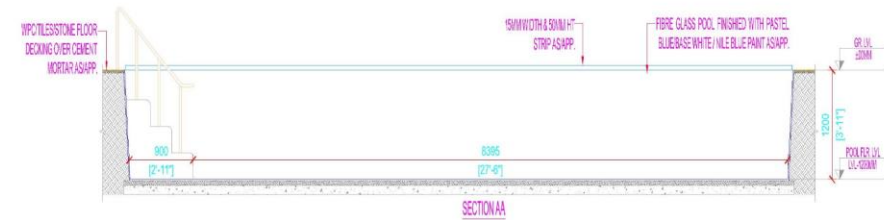

GENERAL NOTES:-

MATERIALS LEGENDS

S.NO	DESCRIPTION	COUNT	TYPE

TITLE:-

ARRDEV INTERNATIONAL

ARCHITECT:-

DRAWING ISSUED FOR:-

CLIENT:-

DATE: DAY: REVISION: DATE: REVISION: DATE

S.NO REVISION DESCRIPTION REV. NO DATE

North India: Arrdev House, SP 31, Sector-130, NOIDA 201304 (UP)

South India: C6, 165, ECR, Injambakkam, Chennai-600115 (TN)

Ph: North: 8700605929, West: 9625299466/7738467070, South: 9738594049, South: 9884141423,

Export & Dealership: +91-9810101913

www.Arrdevpools.com, www.wetfitaguagym.com, www.theswimmingpool.in, <https://youtube.com/@ArrdevPools>

arrdev pools