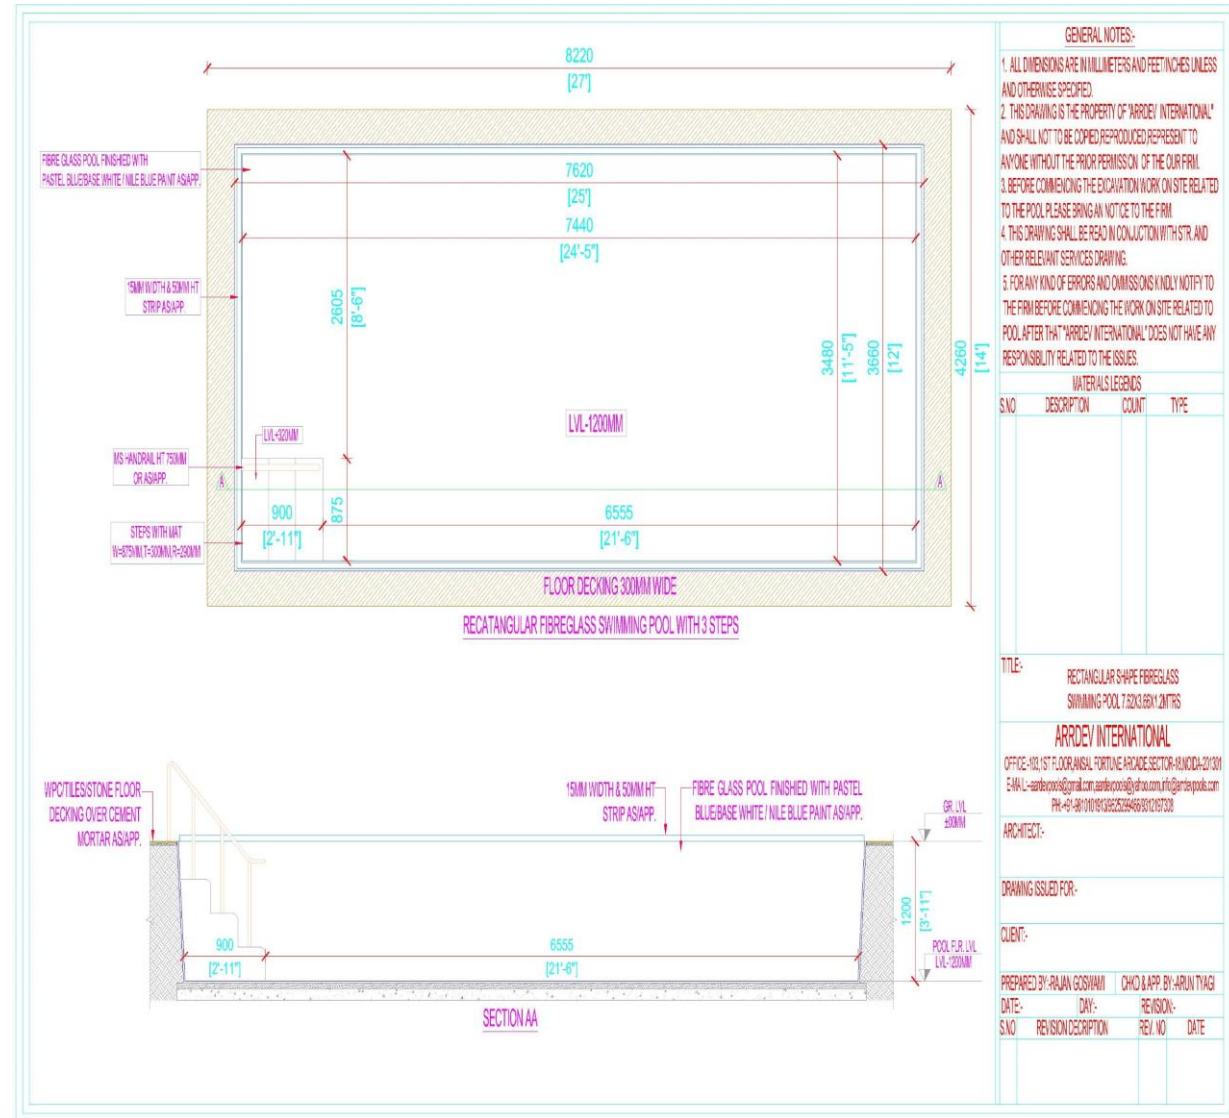

RECTANGULAR SWIMMING POOLS

North India: Arrdev House, SP 31, Sector-130, NOIDA 201304 (UP)

South India: C6, 165, ECR, Injambakkam, Chennai-600115 (TN)

Ph: North: 8700605929, West: 9625299466/7738467070, South: 9738594049, South: 9884141423,

Export & Dealership: +91-9810101913

www.Arrdevpools.com, www.wetfitaguagym.com, www.theswimmingpool.in, <https://youtube.com/@ArrdevPools>