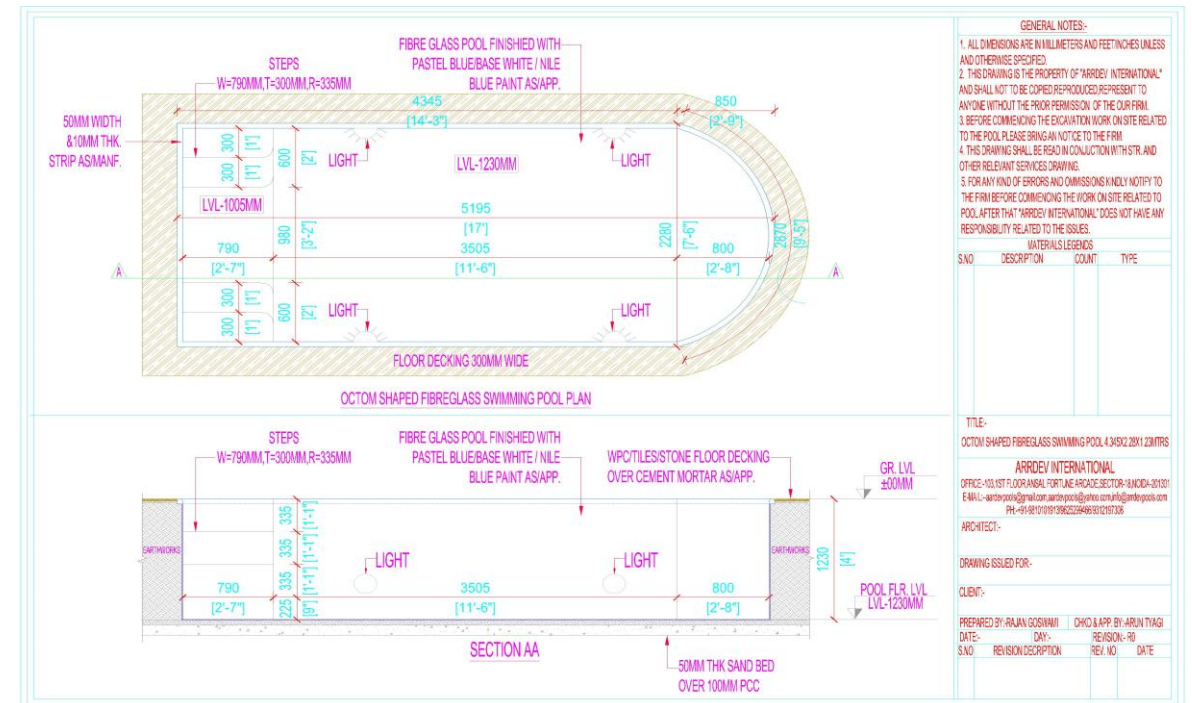

SHIPPING CONTAINER SWIMMING POOLS

DIMENSIONS OF CONTAINER SWIMMING POOL:(6X2.4X1.23)MTRS/ 20X8X4.5FT(17X7.5X4)FTPOOL

- ❖ THIS CONTAINER POOL IS ONE OF THE UNIQUE POOL WITH MAXIMUM SWIMMING SPACE & MINIMUM STEPS SPACE.
- ❖ THIS POOL IS BEING FITTED IN SHIPPING CONTAINER OF 20FT LONG OUT OF THIS & 3FT IS TAKEN AS POOL DECK AND STEPS TO REACH ON THE DECK.
- ❖ THE SPACE BELOW DECK IS BEING USED FOR FILTRATION SYSTEM.
- ❖ IT IS READY TO USE POOLS & COMES IN ONE PACKAGE.POOL DECK,FILTRATION SYSTEM,SIDE AND BOTTOM SUPPORTS ALONG WITH SAFETY GRILLS.
- ❖ SIZE OF SWIMMING POOL :17X7.5X4FT
- ❖ CONTAINER POOL: 20X8X4.5FT
- ❖ WATER CAPACITY:10000 LITRES

North India: Arrdev House, SP 31, Sector-130, NOIDA 201304 (UP)

South India: C6, 165, ECR, Injambakkam, Chennai-600115 (TN)

Ph: North: 8700605929, West: 9625299466/7738467070, South: 9738594049, South: 9884141423,

Export & Dealership: +91-9810101913

www.Arrdevpools.com, www.wetfitaquagym.com www.theswimmingpool.in, <https://youtube.com/@ArrdevPools>

arrdev pools