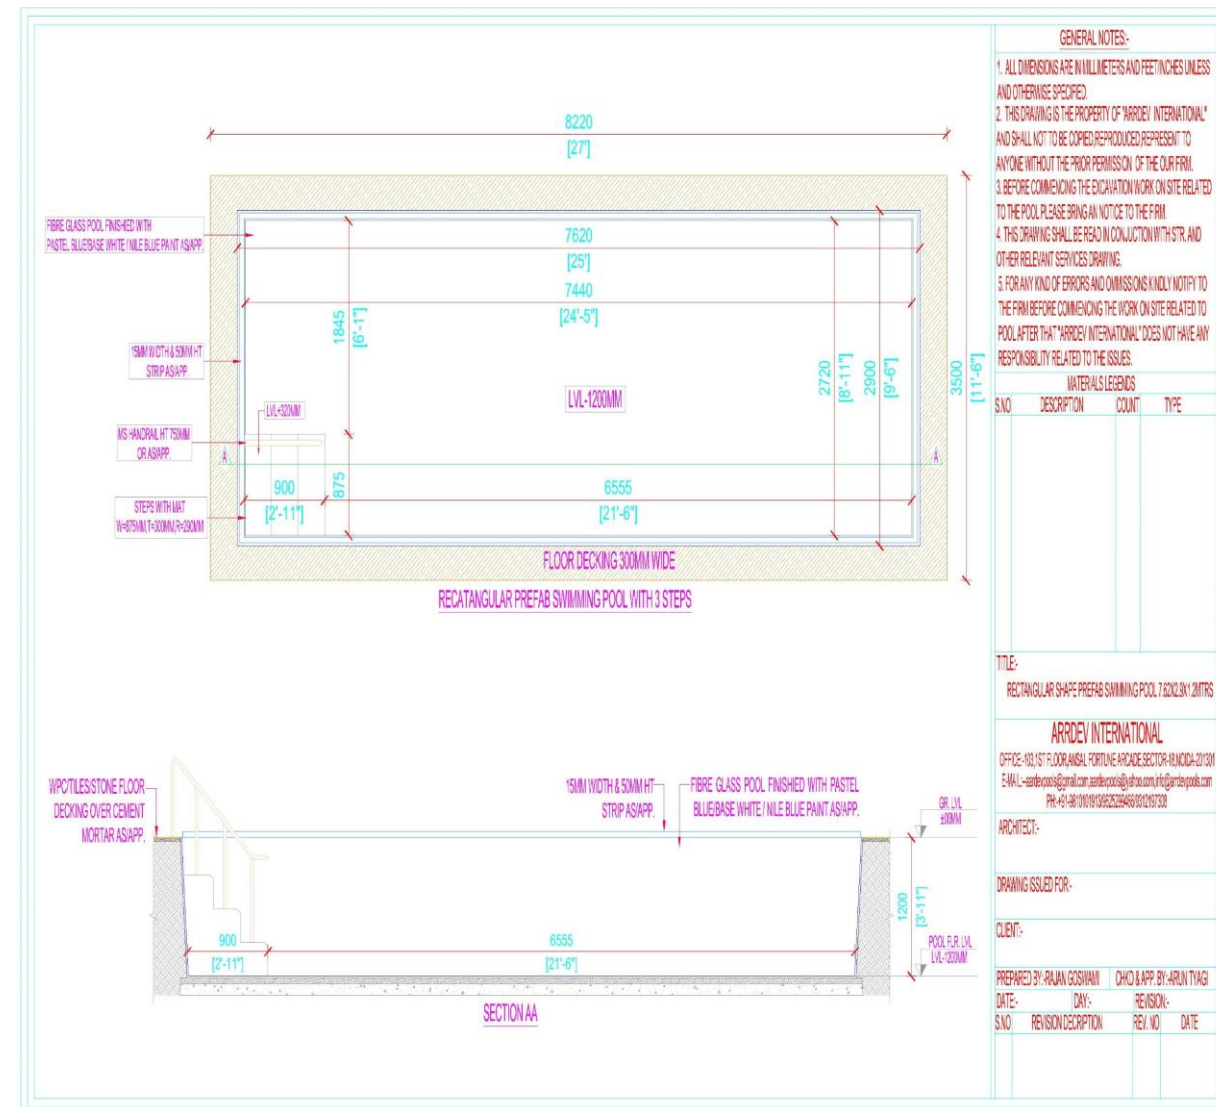

RECTANGULAR SWIMMING POOLS

North India: Arrdev House, SP 31, Sector-130, NOIDA 201304 (UP)
South India: C6, 165, ECR, Injambakkam, Chennai-600115 (TN)
Ph: North: 8700605929, West: 9625299466/7738467070, South: 9738594049, South: 9884141423,

Export & Dealership: +91-9810101913

www.Arrdevpools.com, www.wetfitaquagym.com www.theswimmingpool.in, <https://youtube.com/@ArrdevPools>