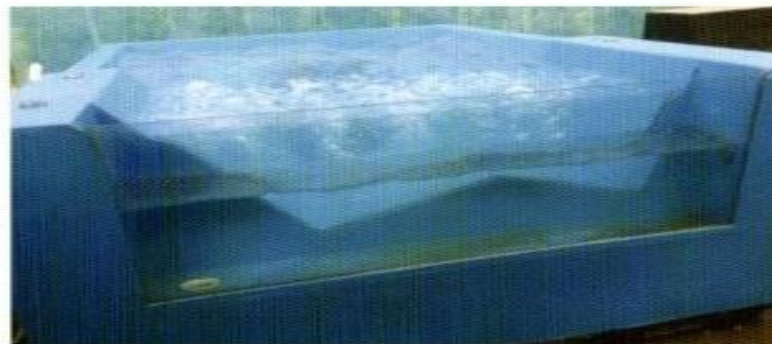

North India: Arrdev House, SP 31, Sector-130, NOIDA 201304 (UP)

South India: C6, 165, ECR, Injambakkam, Chennai-600115 (TN)

Ph: North: 8700605929, West: 9625299466/7738467070, South: 9738594049, South: 9884141423, Export & Dealership: +91-9810101913

www.Arrdevpools.com, www.wetfitaquagym.com www.theswimmingpool.in, <https://youtube.com/@ArrdevPools>