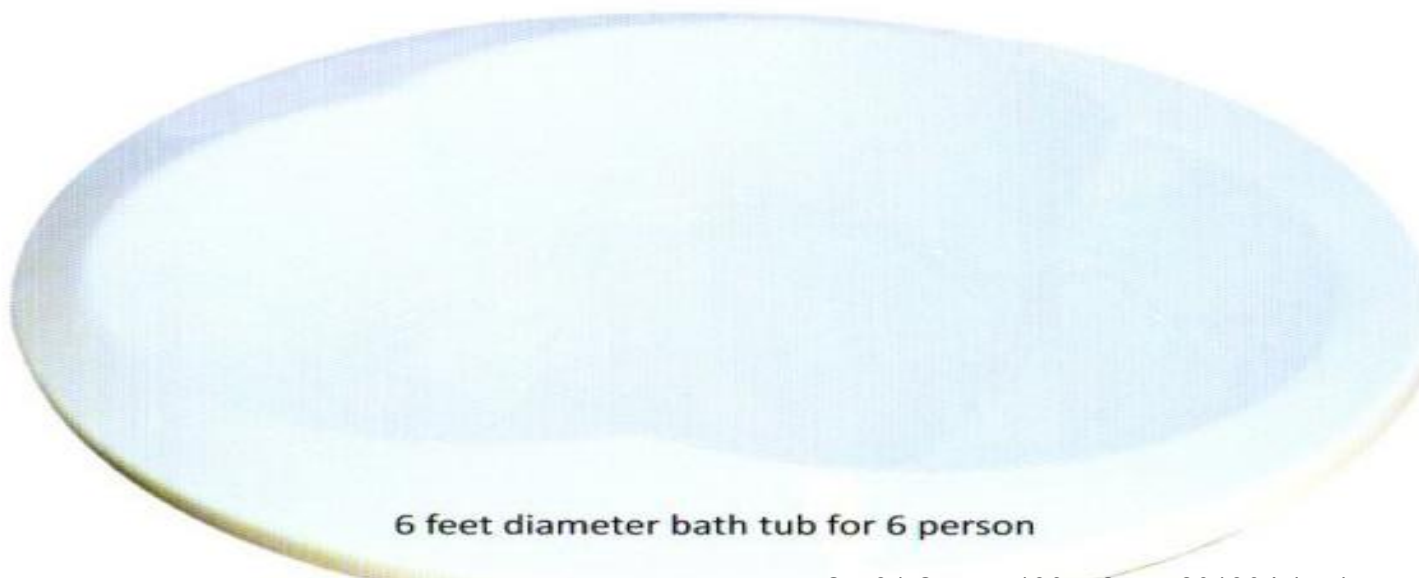

6 feet diameter bath tub for 6 person

ROUND BATH TUB
Size - 6 feet diameter
Jacuzzi - 12 jet
Pump - 2 Nos
LED - 2 Nos.
Frame - Mild Steel
4 Person use

North India: Arrdev House, SP 31, Sector-130, NOIDA 201304 (UP)

South India: C6, 165, ECR, Injambakkam, Chennai-600115 (TN)

Ph: North: 8700605929, West: 9625299466/7738467070, South: 9738594049, South: 9884141423,

Export & Dealership: +91-9810101913

www.Arrdevpools.com www.wetfitaguagym.com www.theswimmingpool.in <https://youtube.com/@ArrdevPools>