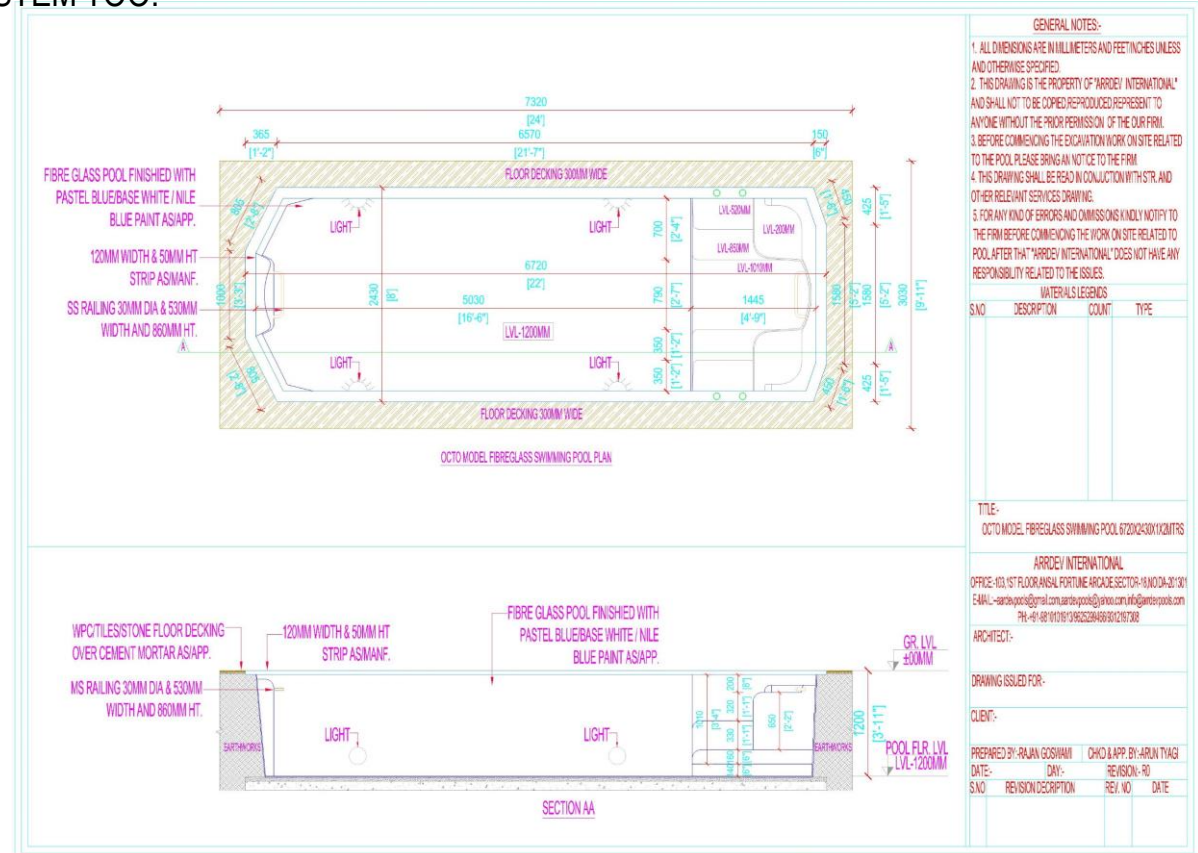

OCTOBER MODEL SWIMMING POOL

DIMENSIONS OF OCTOBER SWIMMING POOL : (6.72X2.44X1.22)MTRS/(22X8X4)FT

- ❖ THIS MODEL IS ONE OF THE MOST POPULAR MODEL & OLDEST.
- ❖ THIS IS ALL IN ONE COMPACT SWIMMING POOL.
- ❖ THIS POOL HAVE 5FT SEATING SPACE ON BOTH SIDES.
- ❖ OCTO MODEL CAN BE ADDED WITH JACQUIZI & ENDLESS CURRENT SYSTEM TOO.
- ❖ WATER CAPACITY:15000 LITRES
- ❖ FILTRATION SYSTEM
- ❖ SIZE OF POOL: 22X8X4FT