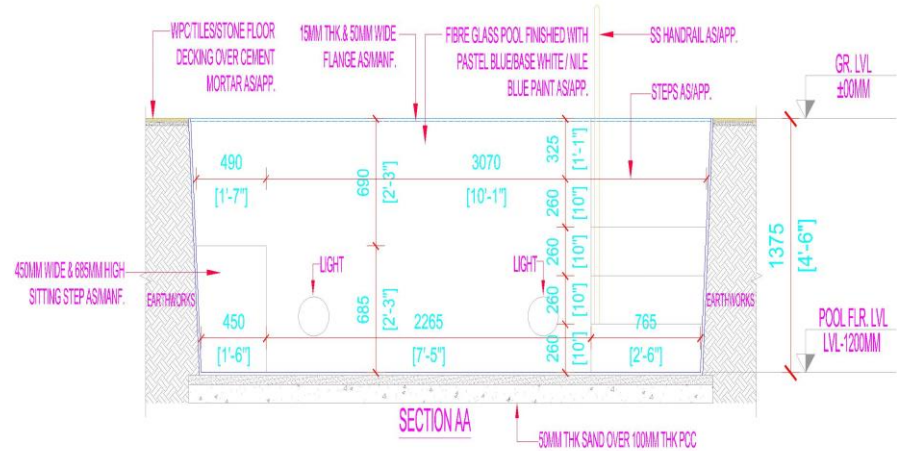

GENERAL NOTES:-

MATERIALS LEGENDS

S.NO	DESCRIPTION	COUNT	TYPE

TITLE:-

RECTANGULAR SHAPE FIBREGLOSS SWIMMING POOL WITH CENTRE STEP 3.68X2.44X1.375 METRS

ARRDEV INTERNATIONAL

ARCHITECT:-

DRAWING ISSUED FOR:-

CLIENT:-

DATE:-	DAY:-	REVISION:-

S.NO	REVISION DESCRIPTION	REV. NO	DATE

North India: Arrdev House, SP 31, Sector-130, NOIDA 201304 (UP)

South India: C6, 165, ECR, Injambakkam, Chennai-600115 (TN)

Ph: North: 8700605929, West: 9625299466, South: 9738594049, South: 9884141423, Export & Dealership: +91-9810101913

www.Arrdevpools.com, www.wetfitaquagym.com, www.theswimmingpool.in, <https://youtube.com/@ArrdevPools>