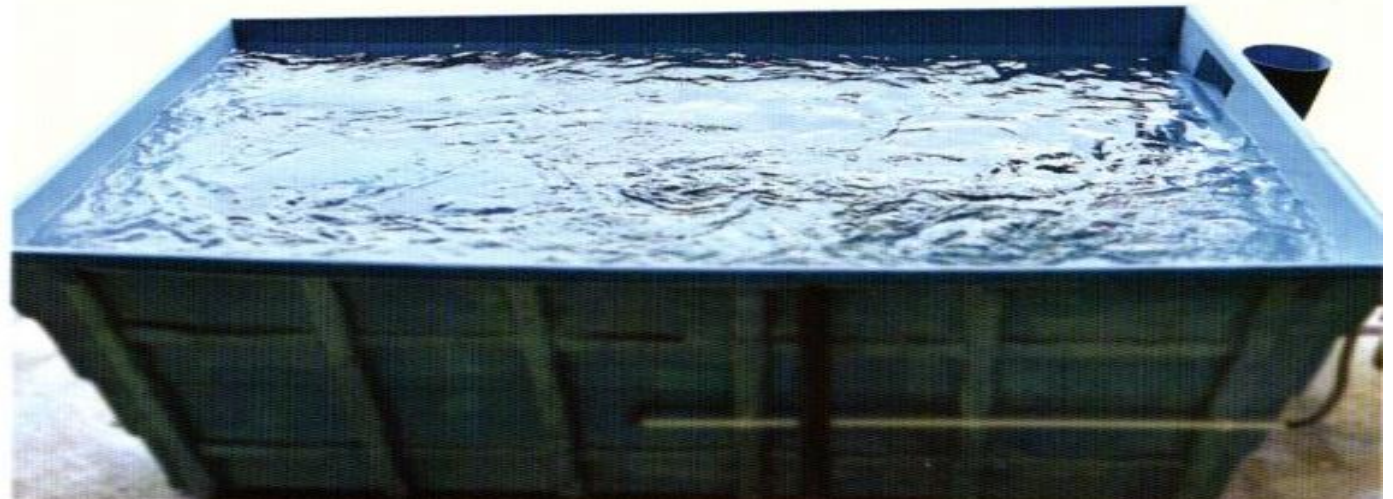

7. STEPWELL SWIMMING POOL

- Steps well pool is having steps into pool with small size of pool.
- 3 x 2 x 1.2 meter / 9.6x6.6x4 feet (5000 litres).
- These can be placed any where and self standing pools.
- Filter and lights are provided. Wall panels can be erected.
- In this size aquatic therapy pools are most popular because of its depth all aqua bike, aqua tread mill and aqua steppers can be placed. The heating / chilling is economical because of their small size and suitable shapes.