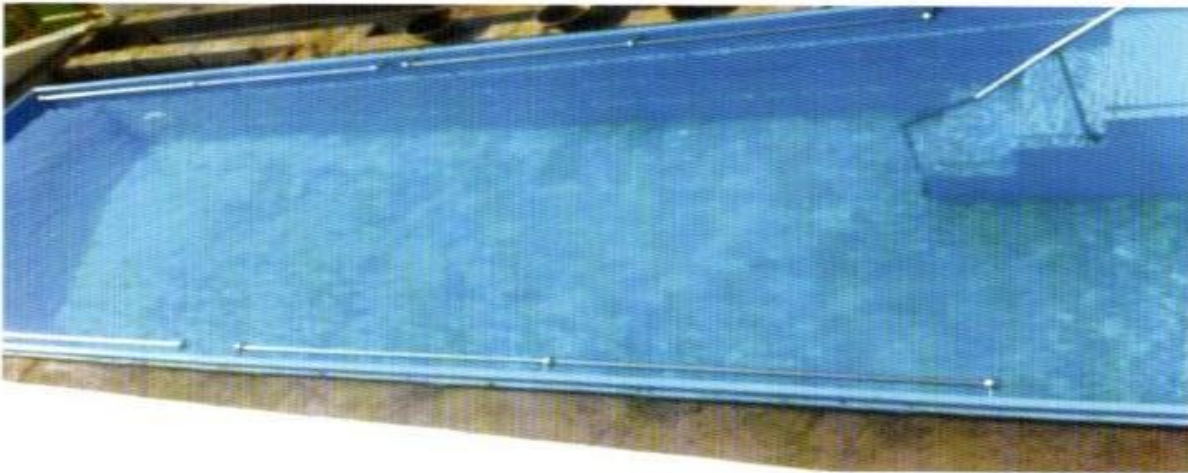

WHY FIBREGLASS POOLS ?

QUICK AS A SPLASH

Arrives as ready to install within 7 day's compare to other kind of pool. It is much faster and durable.

LOOKING GOOD

Pools features a super soft high gloss surface in a fantastic range of vibrant shimmer and royal colours. This ultra-hard wearing surface is non-porous, stain and chemical resistant and of course is so easy to maintain and clean.

STRONG & DURABLE

Arrdev Pools fiberglass pool shells exceed all Indian and world-wide standard for thickness. This means that your pool is strong and durable, yet being made of fibreglass, can flex to accommodate at most earth movement.