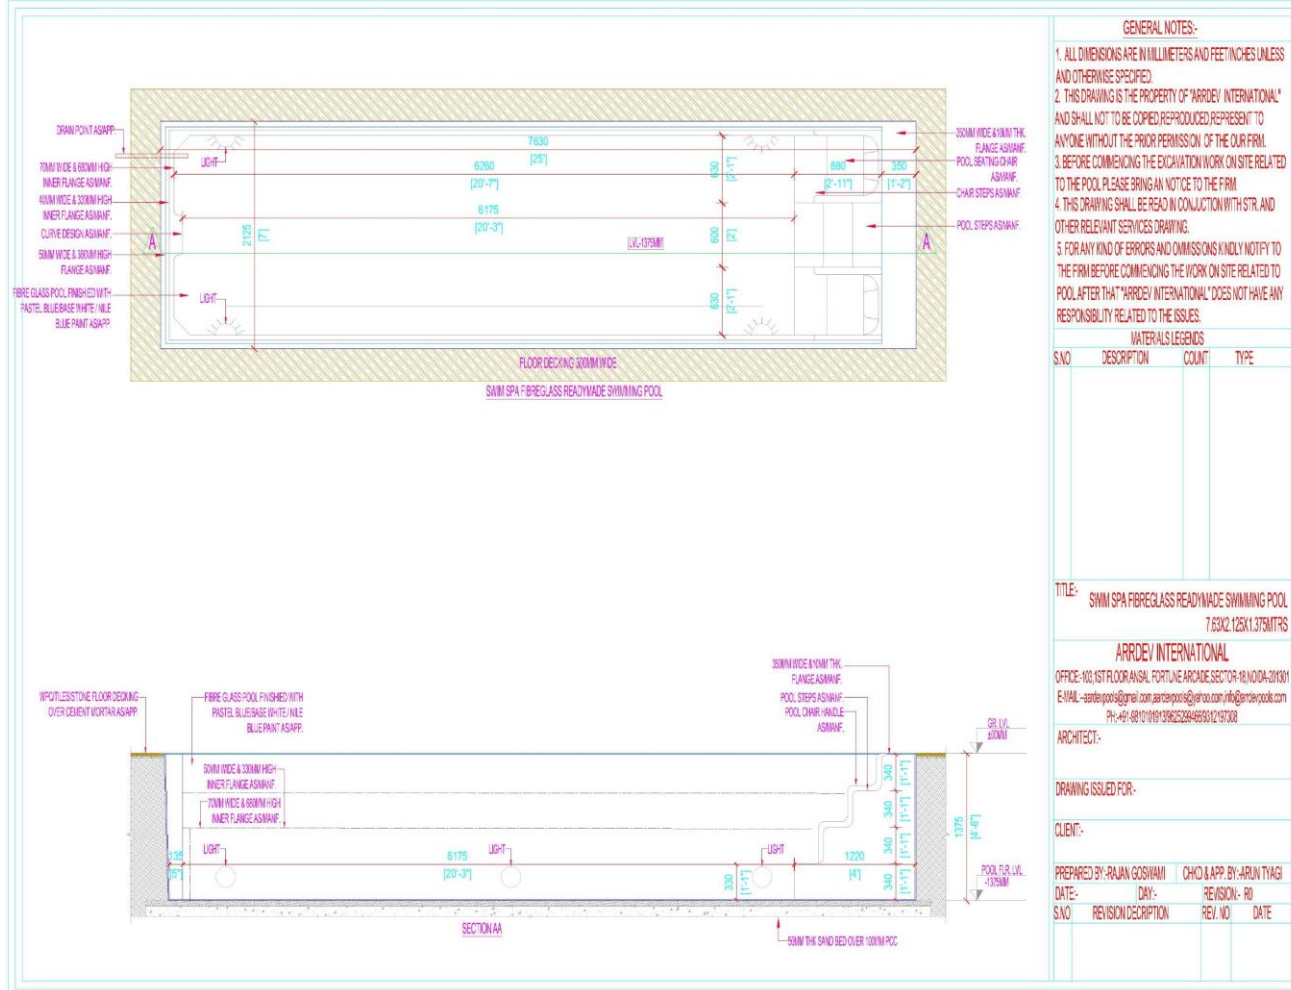

SWIM SPA POOLS

- ❖ RECTANGULAR PLUNGE POOL WITH FILTER,CIRCULATION PUMP,SKIMMER & JETS NOZZLES.
- ❖ LED UNDER WATER LIGHTS.IN ADDITION TWO JACQUIZI SEATS AND COUNTER CURRENT SYSTEM IN IT.
- ❖ THE SIZES OF SWIM SPA POOLS ARE AS FOLLOWS: 12X7X4.5FT/15X7X4.5FT/20X7X4.5FT/25X7X4.5FT

North India: Arrdev House, SP 31, Sector-130, NOIDA 201304 (UP)

South India: C6, 165, ECR, Injambakkam, Chennai-600115 (TN)

Ph: North: 8700605929, West: 9625299466, South: 9738594049, South: 9884141423, Export & Dealership: +91-9810101913

www.Arrdevpools.com, www.wetfitaquagym.com www.theswimmingpool.in, <https://youtube.com/@ArrdevPools>

arrdev pools