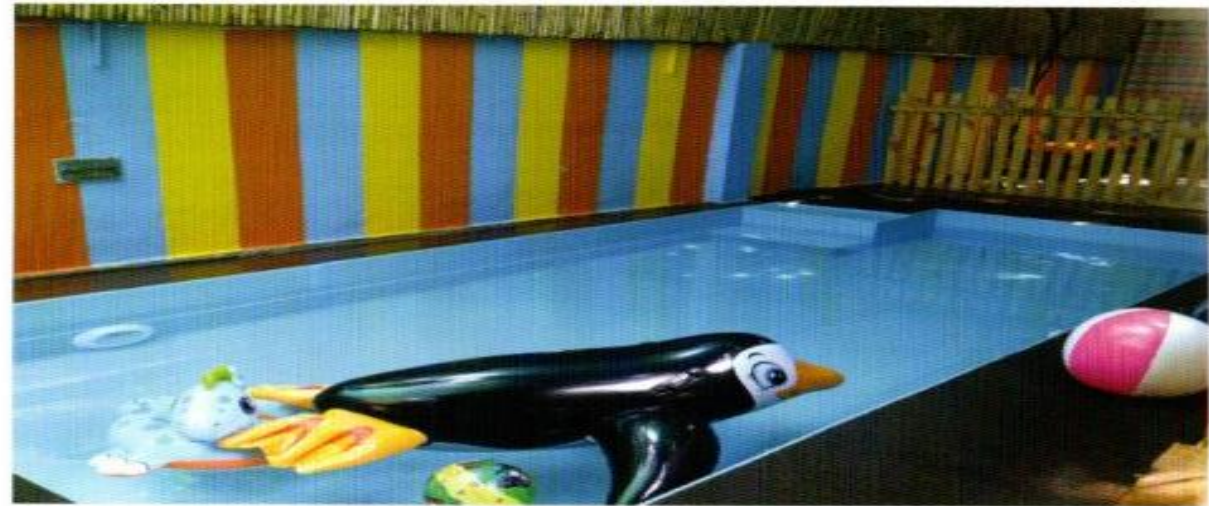

COLOUR RANGE

Boasting six shimmer colours combined with three royal colours you can be assured we have a colour to suit your lifestyle decore. Arrdev Pools pride themselves in only using a marine grade gelcoat (ISO NPG.), ensuring the surface in the contact with pool water is the very best.