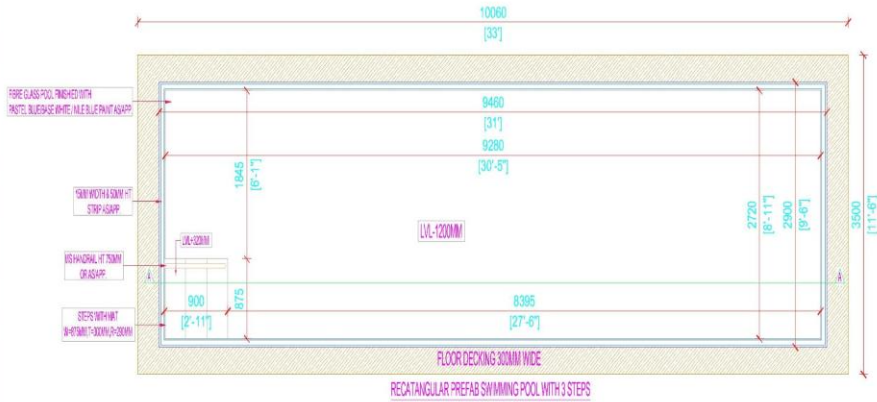

RECTANGULAR SWIMMING POOLS

GENERAL NOTES:-

MATERIALS LEGENDS

S.NO	DESCRIPTION	COUNT	TYPE

TITLE:-

ARRDEV INTERNATIONAL

ARCHITECT:-

DRAWING ISSUED FOR:-

CLIENT:-

DATE: DAY: REVISION: DATE: REVISION: DATE

S.NO REVISION DESCRIPTION REV. NO DATE